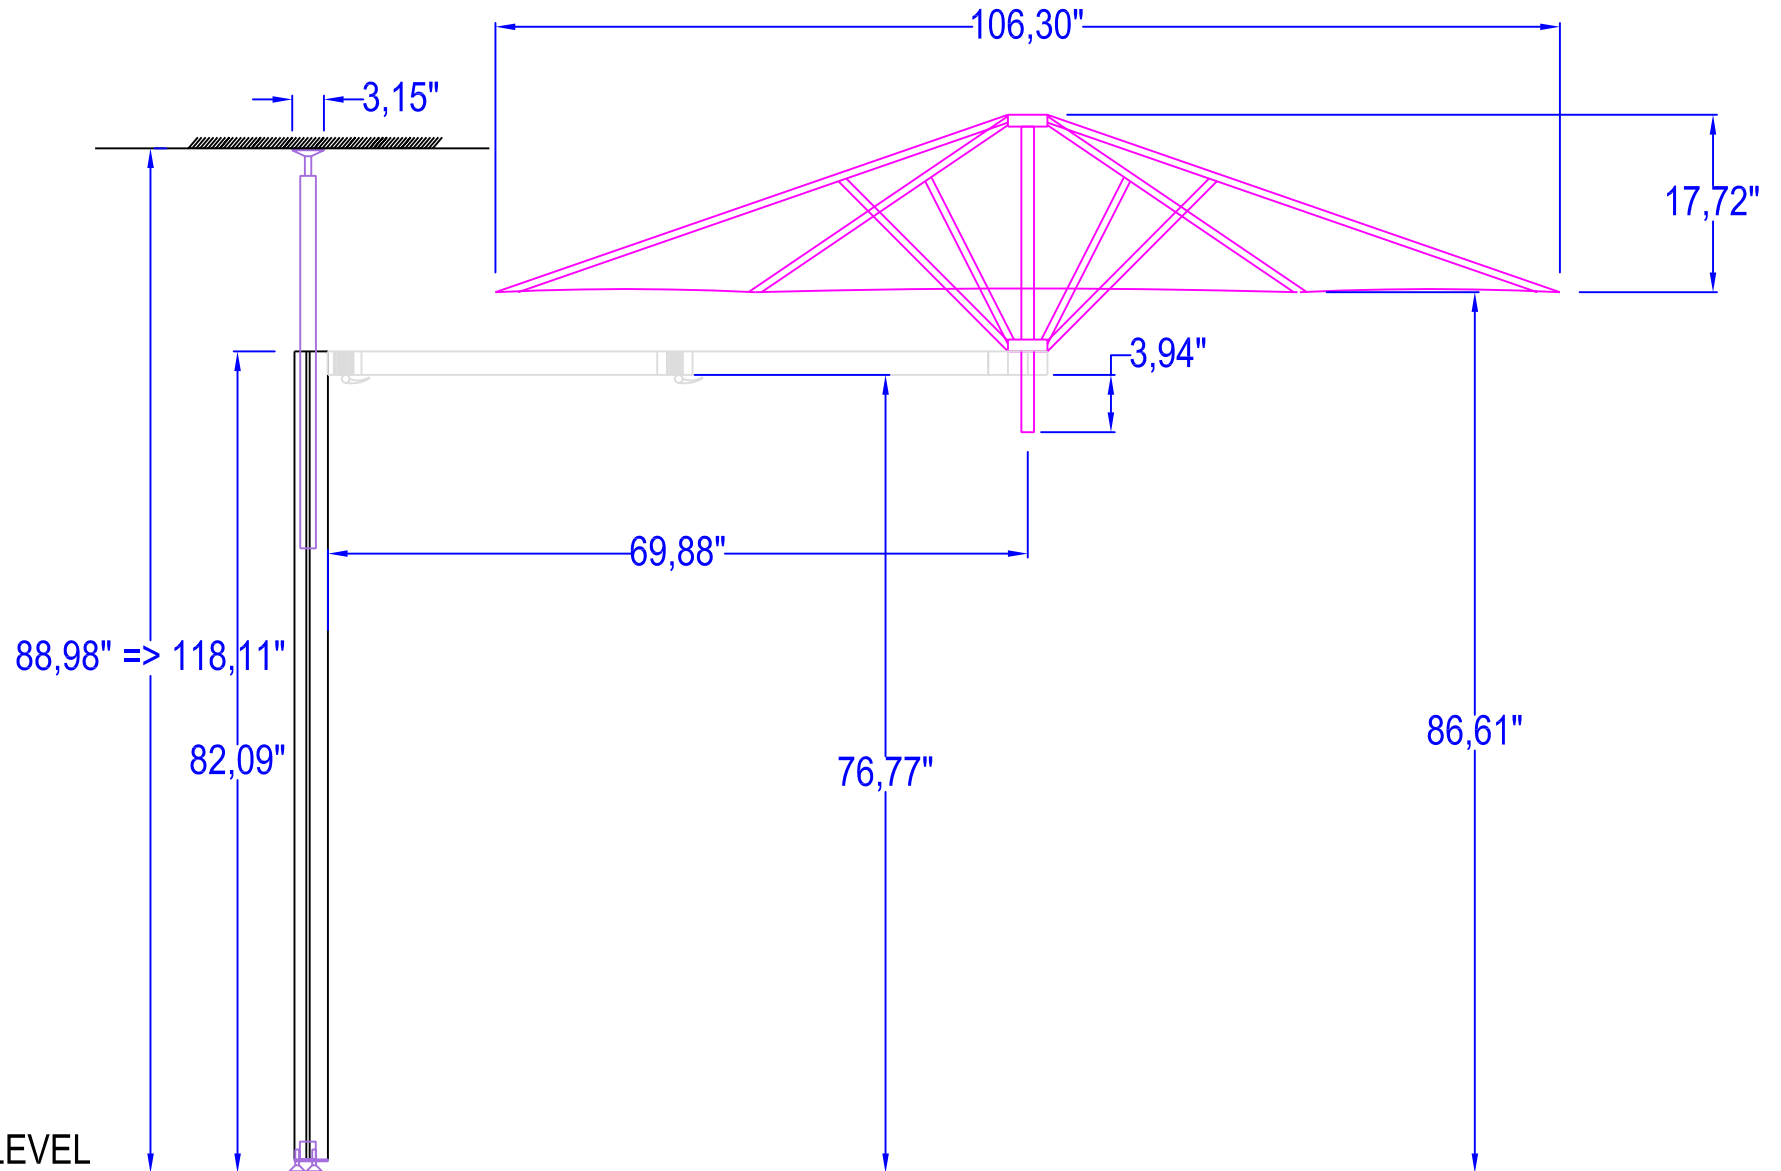

FLOWERBOX

TRIANGLE SUPPORT + PEDESTAL

CONCRETE ANCHORAGE

ROUND SPIGOT

WALL ANCHORAGE ( 2 x )

BALCONY ANCHORAGE

GROUND LEVEL

BALCONY ANCHORAGE

WALL ANCHORAGE ( 2 x )