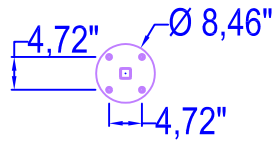

FLOWERBOX

TRIANGLE SUPPORT + PEDESTAL

CONCRETE ANCHORAGE

ROUND SPIGOT

WALL ANCHORAGE ( 2 x )

BALCONY ANCHORAGE

GROUND LEVEL

BALCONY ANCHORAGE