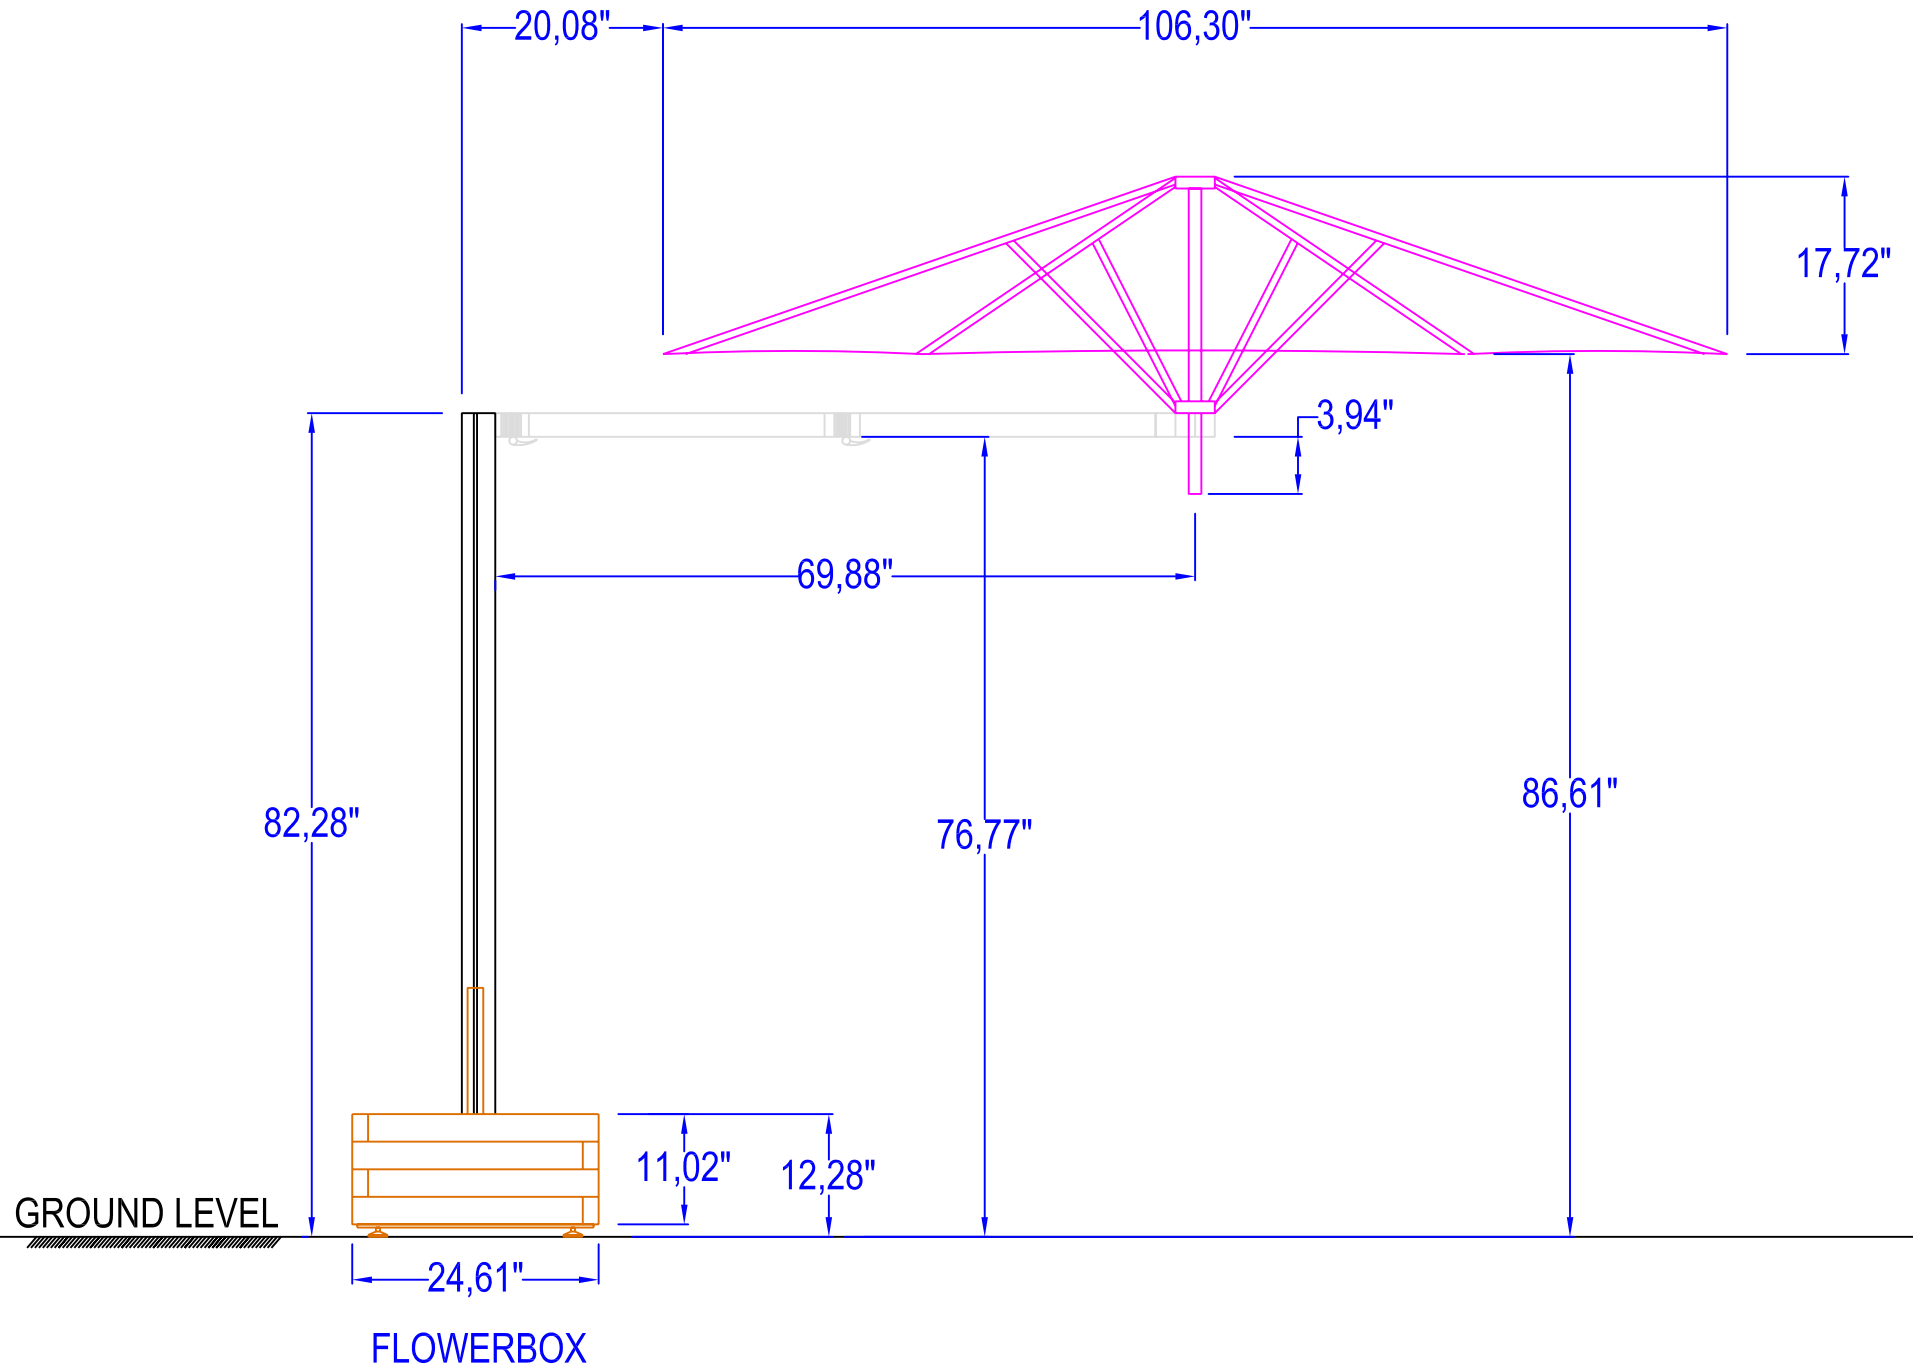

FLOWERBOX

TRIANGLE SUPPORT + PEDESTAL

CONCRETE ANCHORAGE

ROUND SPIGOT

WALL ANCHORAGE ( 2 x )

BALCONY ANCHORAGE

GROUND LEVEL

BALCONY ANCHORAGE

WALL ANCHORAGE ( 2 x )