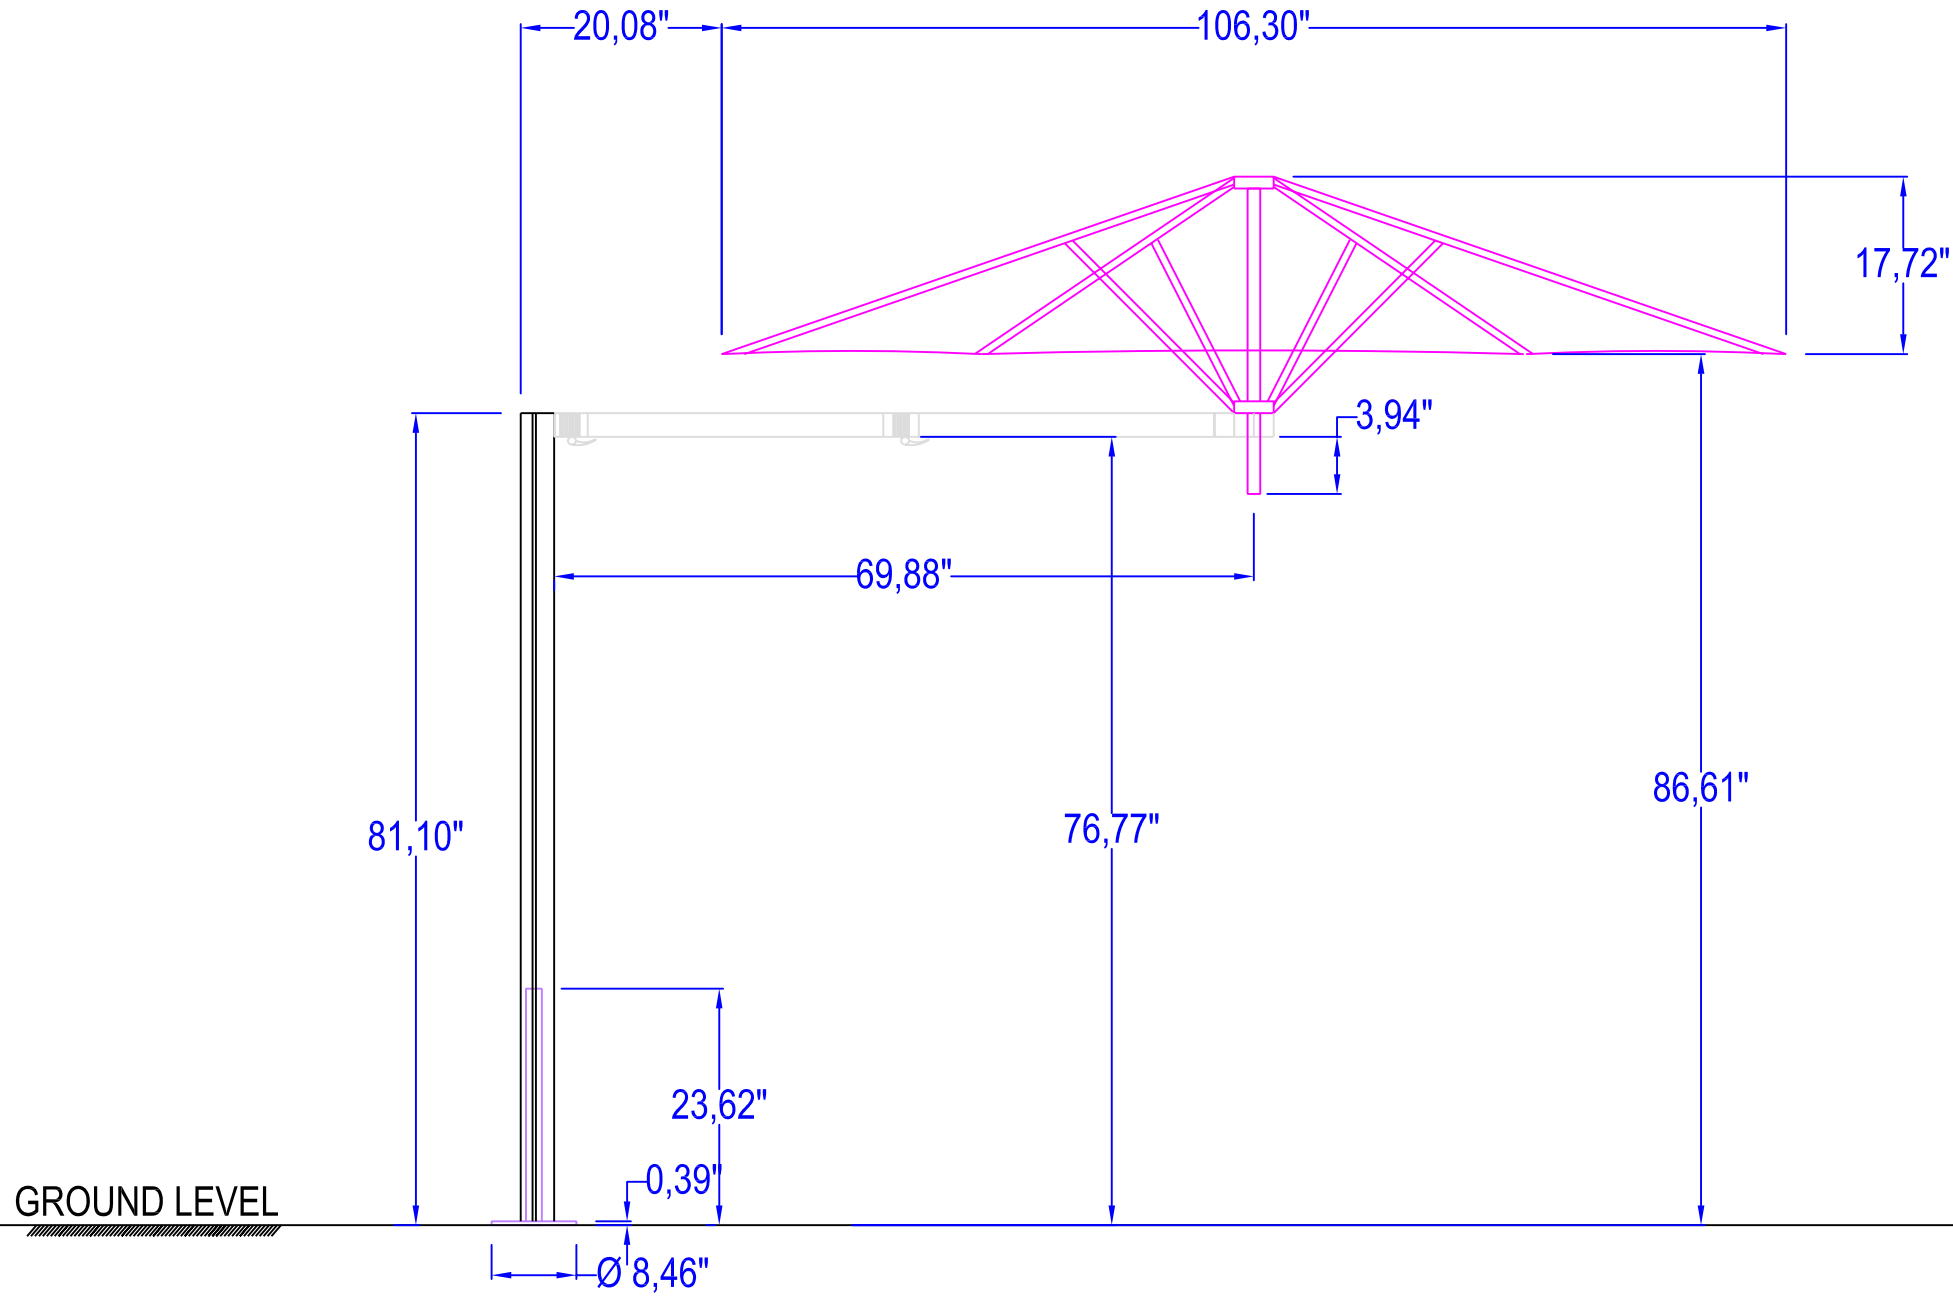

FLOWERBOX

TRIANGLE SUPPORT + PEDESTAL

CONCRETE ANCHORAGE

ROUND SPIGOT

WALL ANCHORAGE ( 2 x )

BALCONY ANCHORAGE

GROUND LEVEL

BALCONY ANCHORAGE

WALL ANCHORAGE ( 2 x )