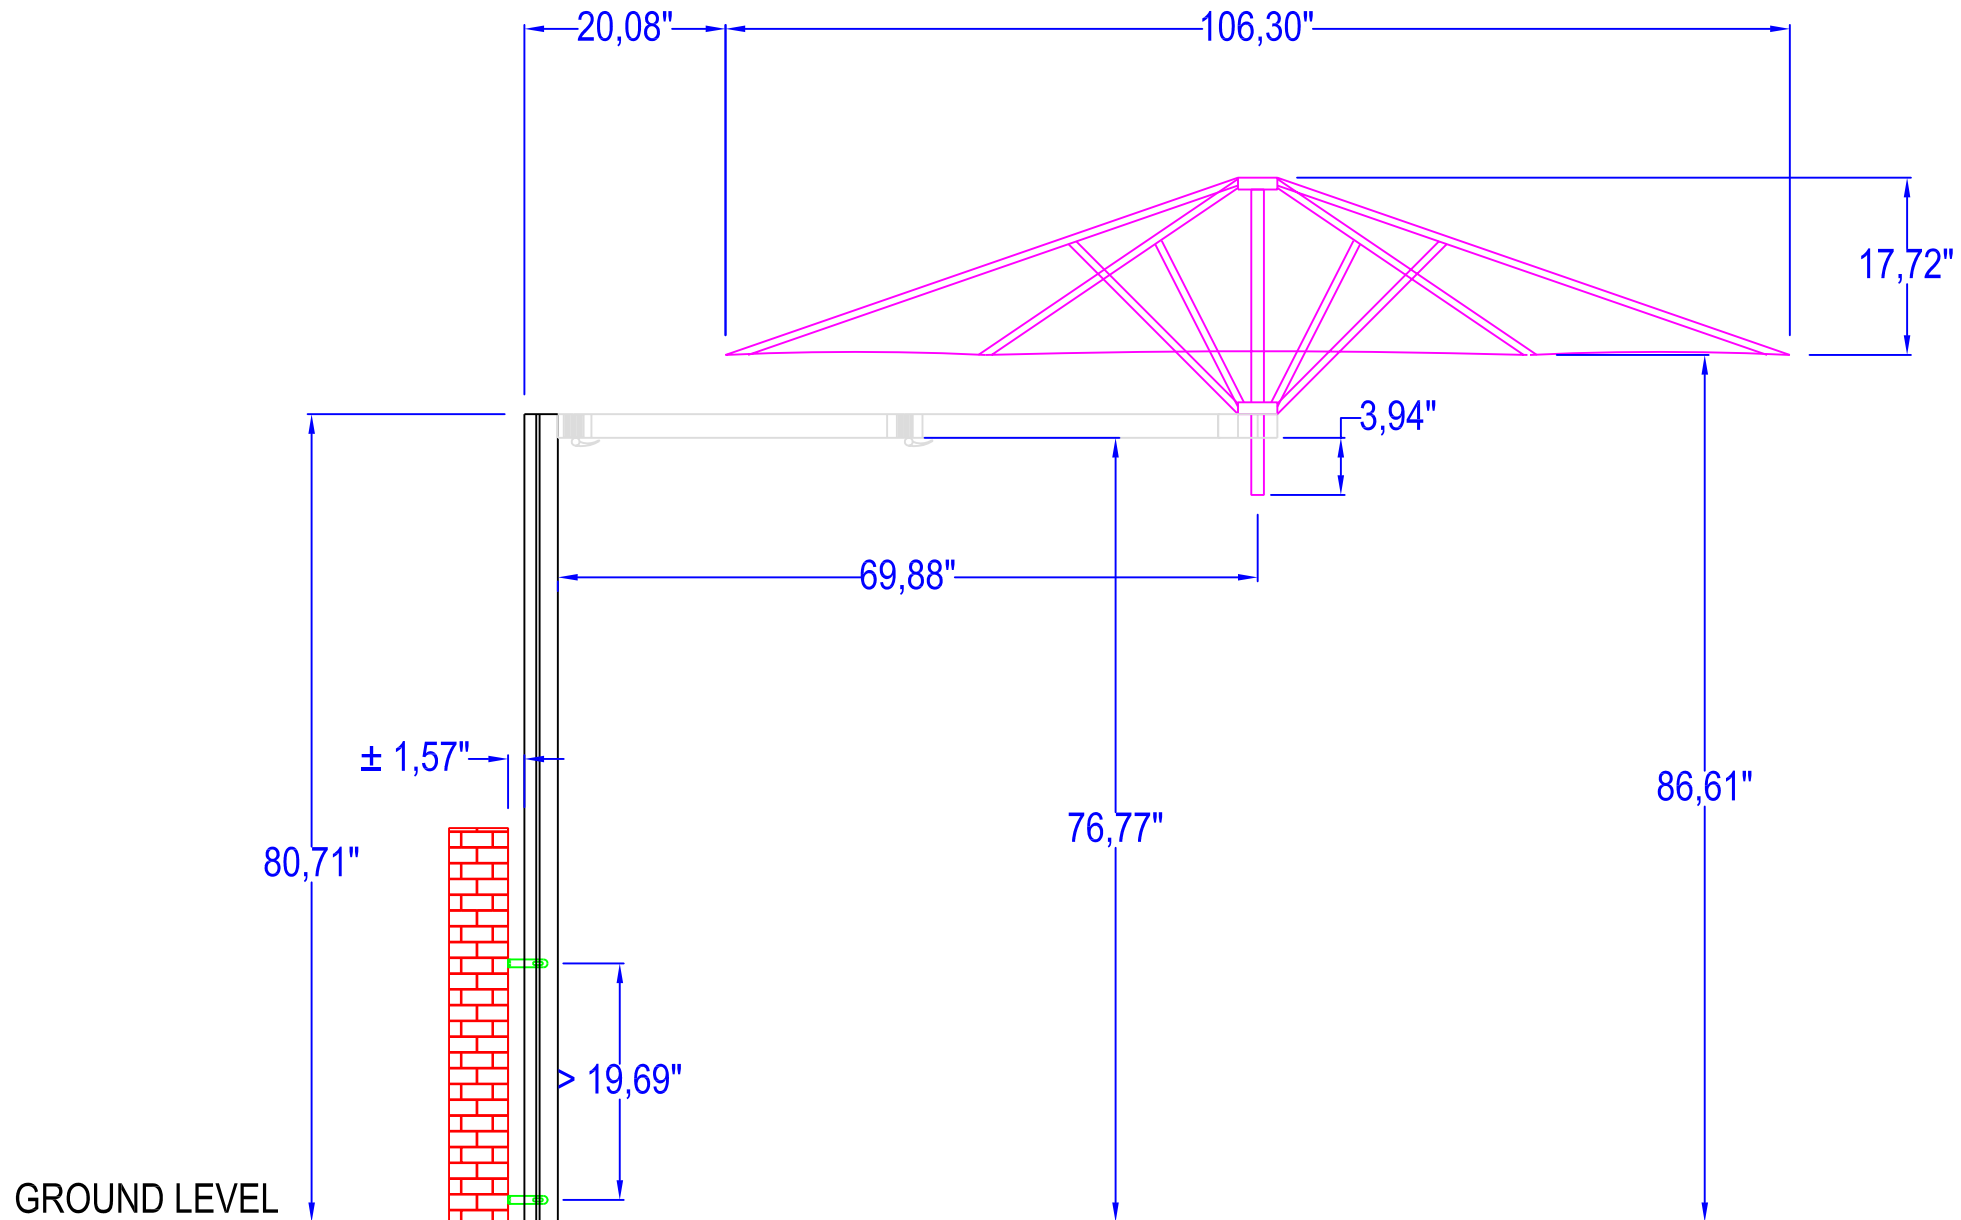

FLOWERBOX

TRIANGLE SUPPORT + PEDESTAL

CONCRETE ANCHORAGE

ROUND SPIGOT

WALL ANCHORAGE ( 2 x )

BALCONY ANCHORAGE

GROUND LEVEL

BALCONY ANCHORAGE

WALL ANCHORAGE ( 2 x )