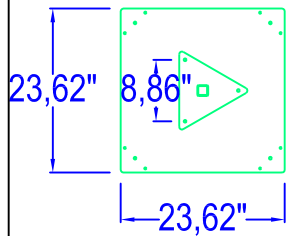

FLOWERBOX

TRIANGLE SUPPORT + PEDESTAL

CONCRETE ANCHORAGE

ROUND SPIGOT

WALL ANCHORAGE ( 2 x )

BALCONY ANCHORAGE

GROUND LEVEL

BALCONY ANCHORAGE