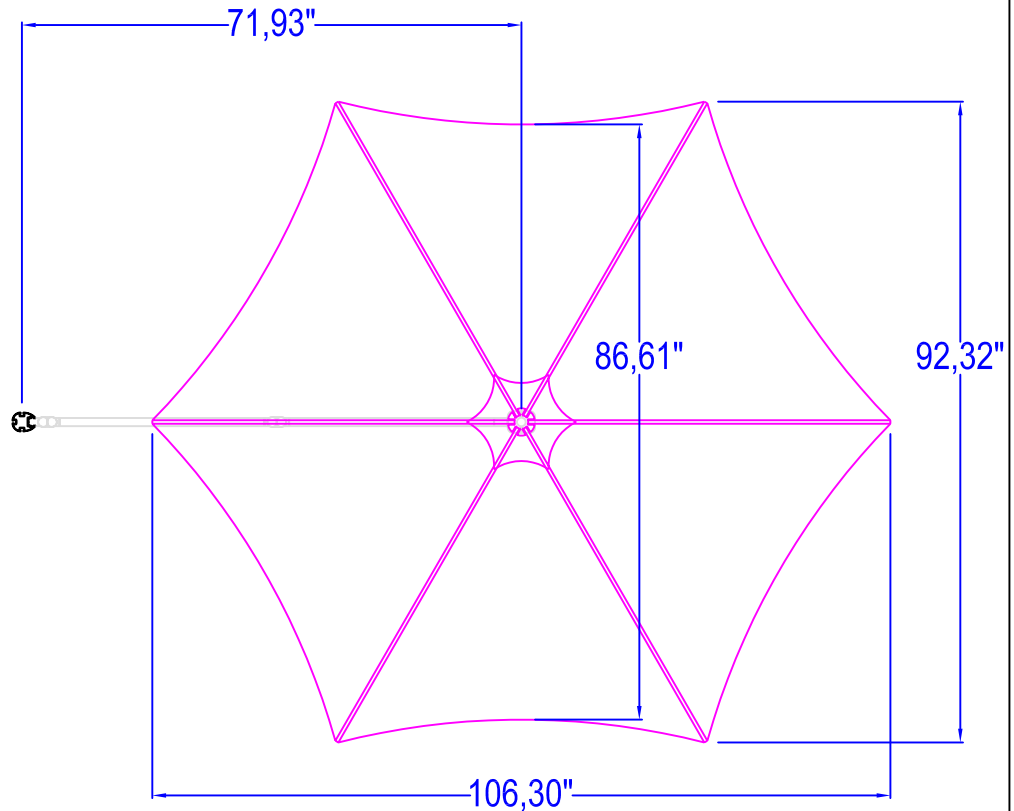

FLOWERBOX

TRIANGLE SUPPORT + PEDESTAL

CONCRETE ANCHORAGE

ROUND SPIGOT

WALL ANCHORAGE ( 2 x )

BALCONY ANCHORAGE

GROUND LEVEL

BALCONY ANCHORAGE

WALL ANCHORAGE ( 2 x )