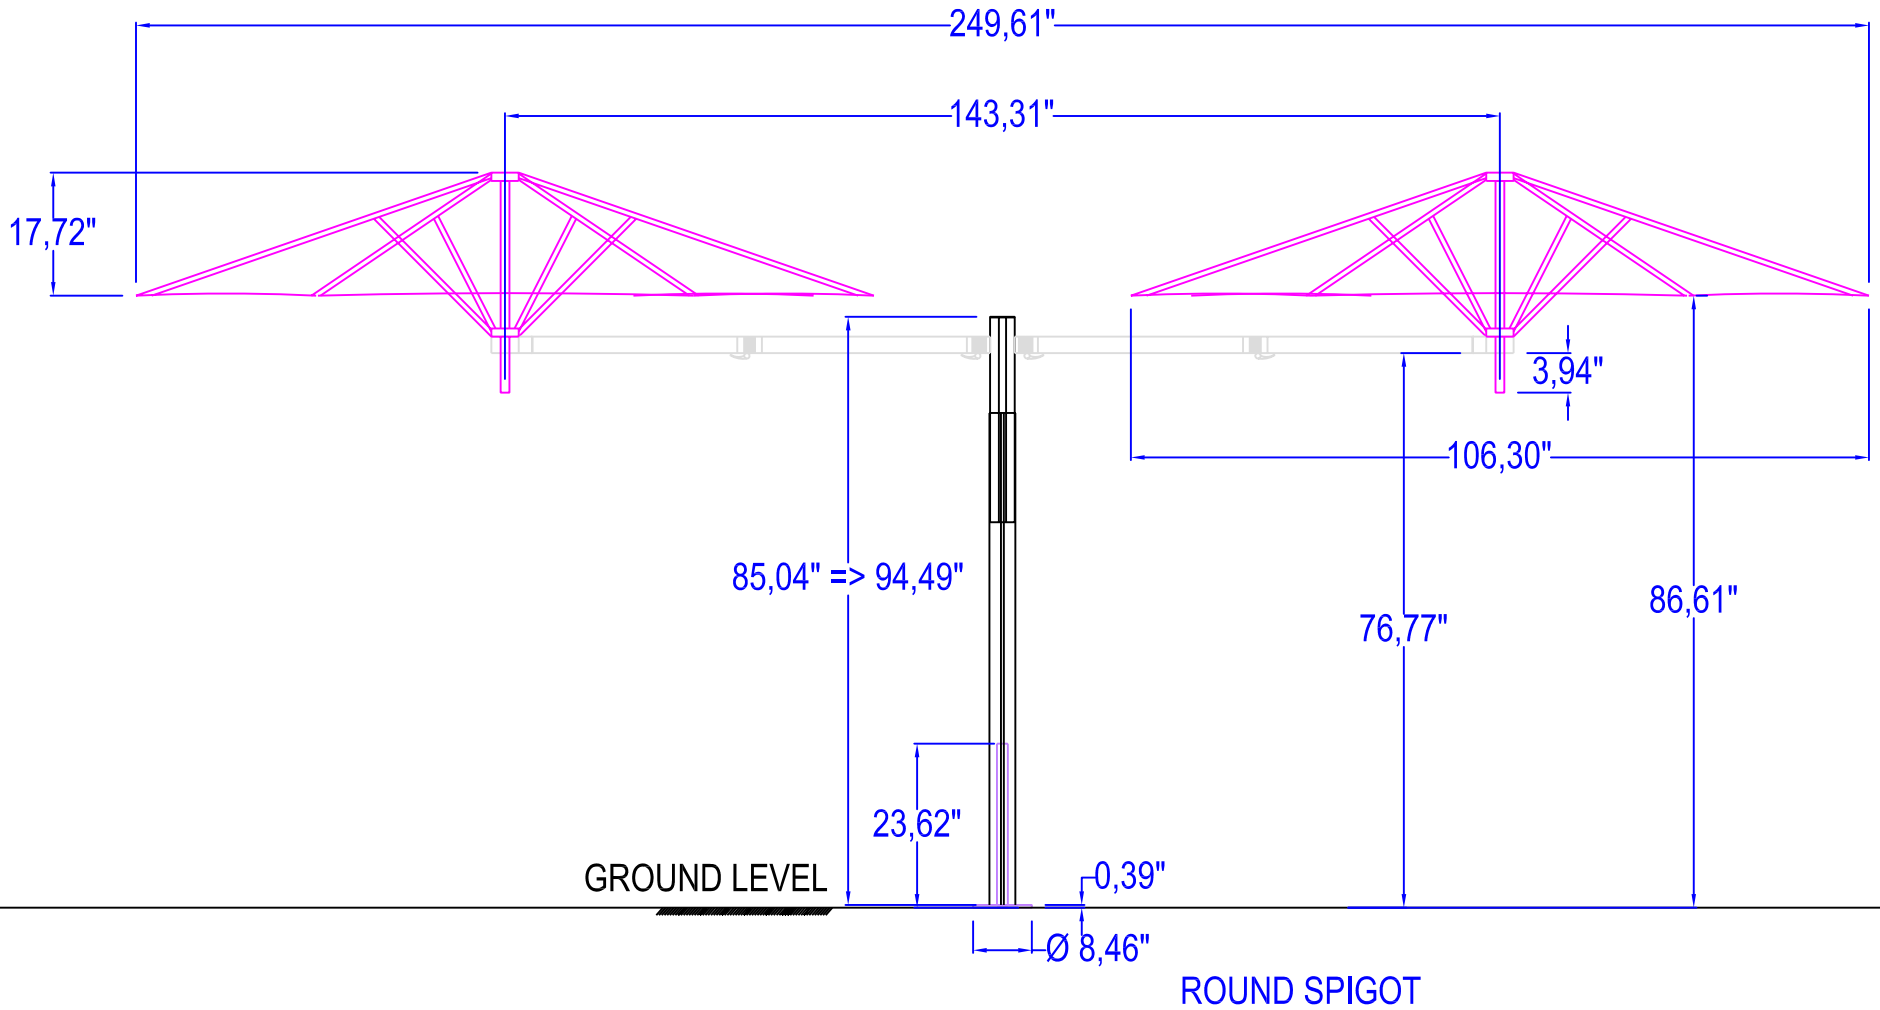

FLOWERBOX

TRIANGLE SUPPORT + PEDESTAL

CONCRETE ANCHORAGE

ROUND SPIGOT

WALL ANCHORAGE (2 x)

WALL ANCHORAGE (2 x)