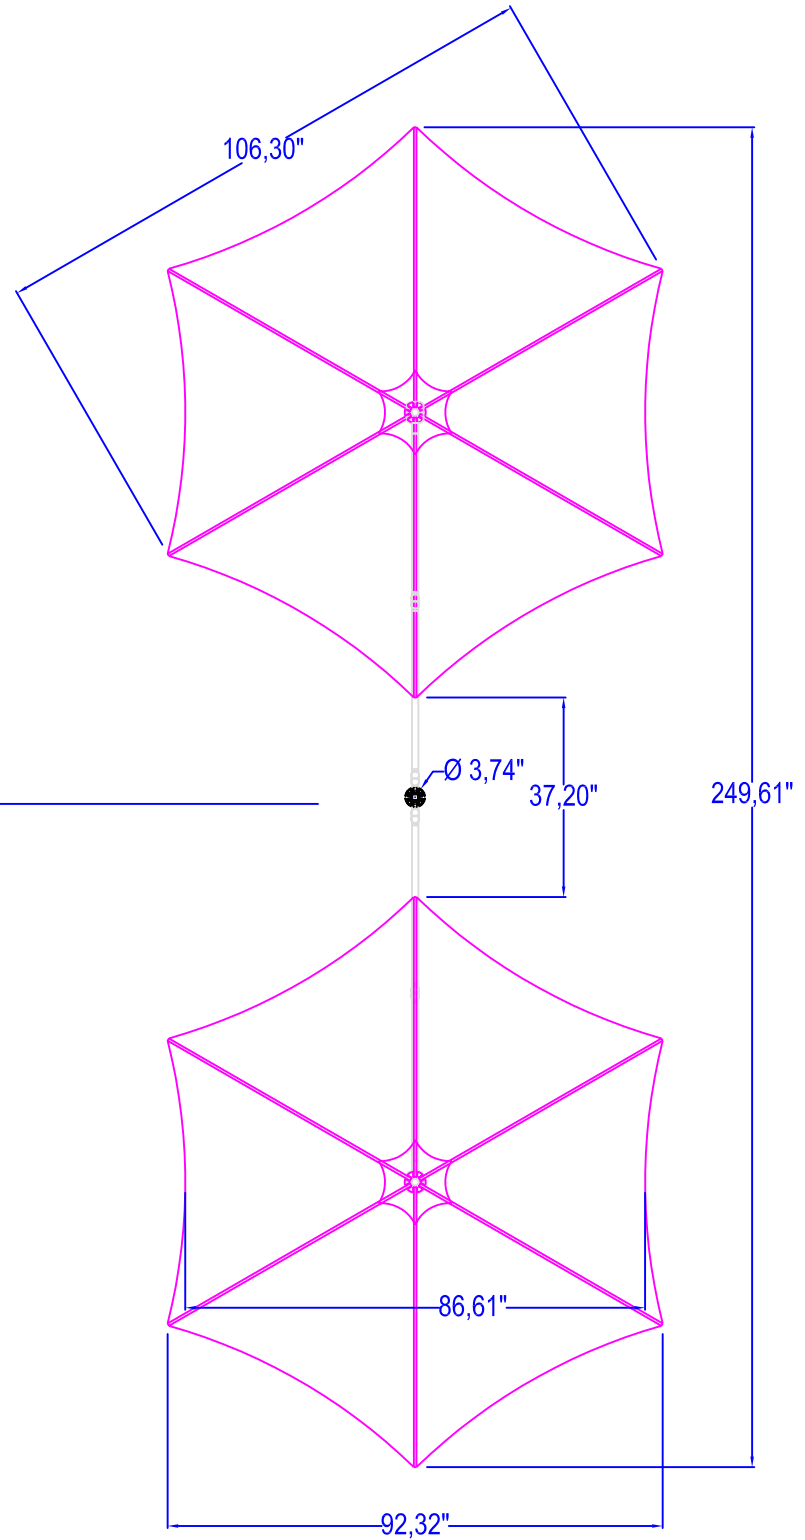

FLOWERBOX

TRIANGLE SUPPORT + PEDESTAL

CONCRETE ANCHORAGE

ROUND SPIGOT

WALL ANCHORAGE (2 x)

WALL ANCHORAGE (2 x)