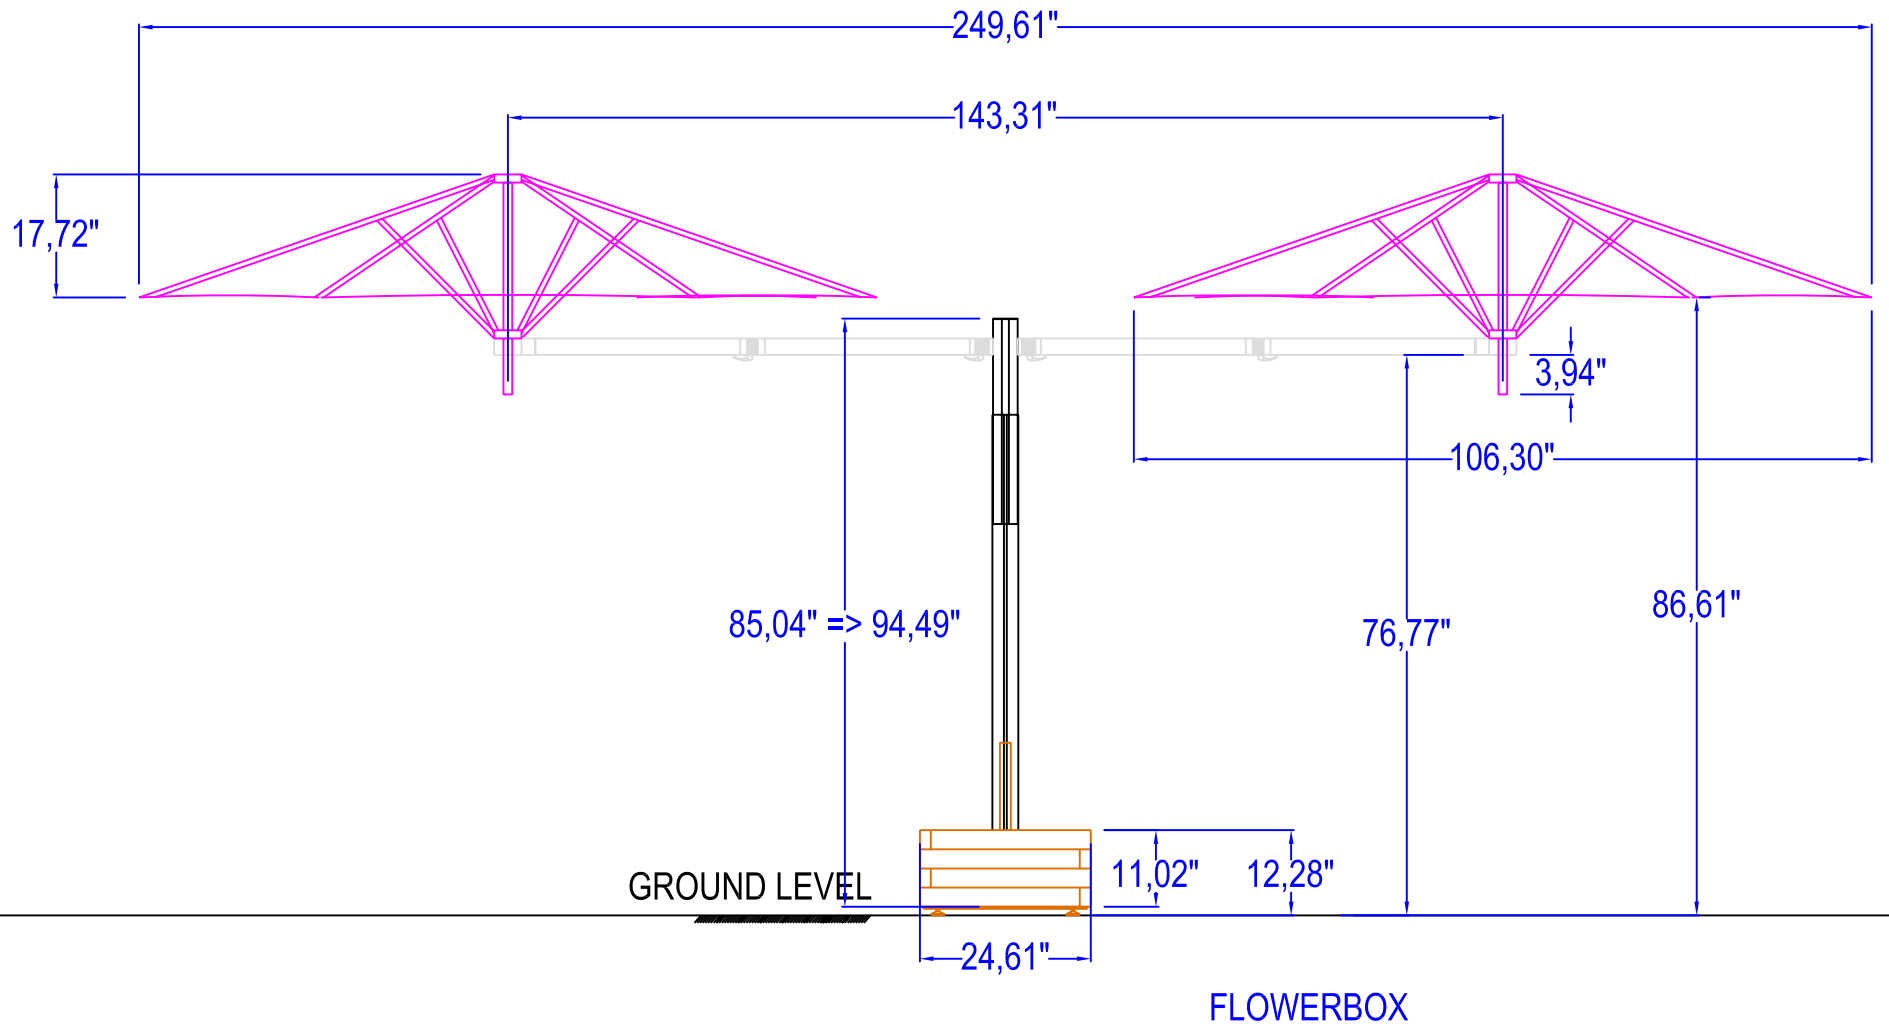

FLOWERBOX

TRIANGLE SUPPORT + PEDESTAL

CONCRETE ANCHORAGE

ROUND SPIGOT

WALL ANCHORAGE (2 x)

WALL ANCHORAGE (2 x)