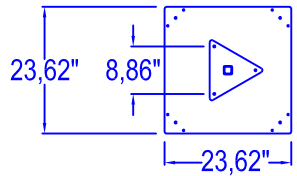

FLOWERBOX

TRIANGLE SUPPORT + PEDESTAL

CONCRETE ANCHORAGE

ROUND SPIGOT

WALL ANCHORAGE (2 x)

WALL ANCHORAGE (2 x)