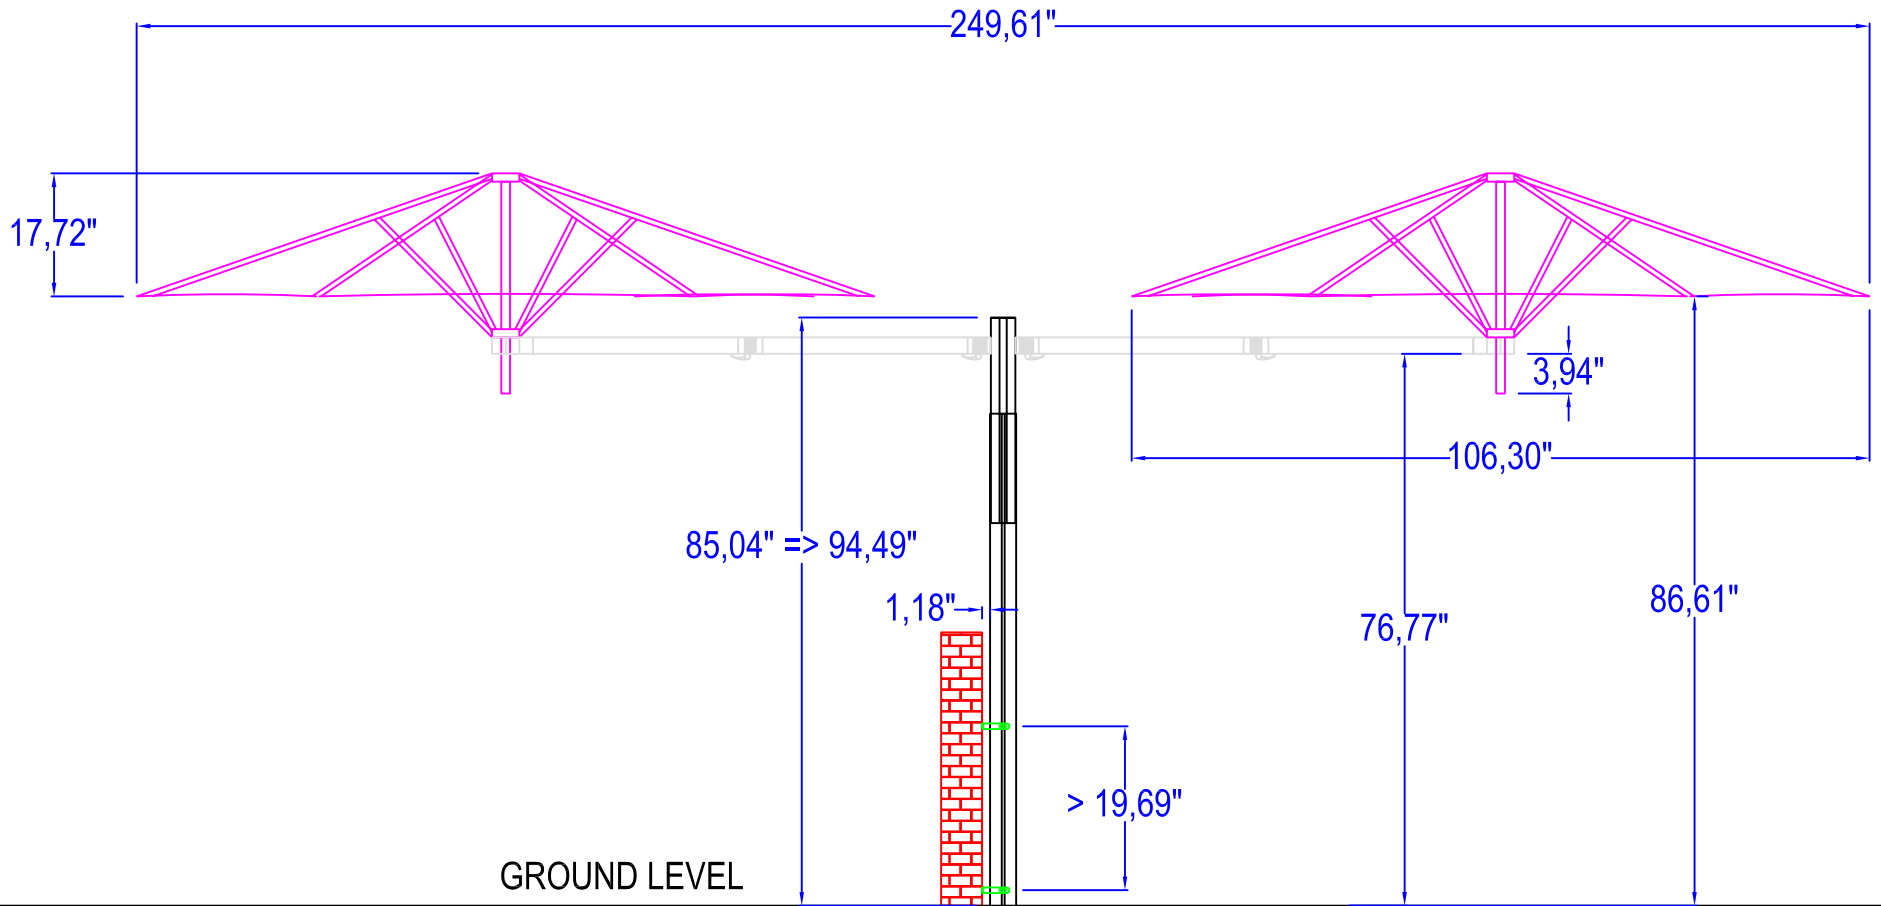

FLOWERBOX

TRIANGLE SUPPORT + PEDESTAL

CONCRETE ANCHORAGE

ROUND SPIGOT

WALL ANCHORAGE (2 x)

WALL ANCHORAGE (2 x)