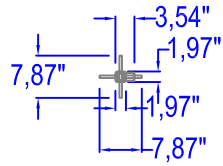

FLOWERBOX

TRIANGLE SUPPORT + PEDESTAL

CONCRETE ANCHORAGE

ROUND SPIGOT

WALL ANCHORAGE (2 x)

WALL ANCHORAGE (2 x)