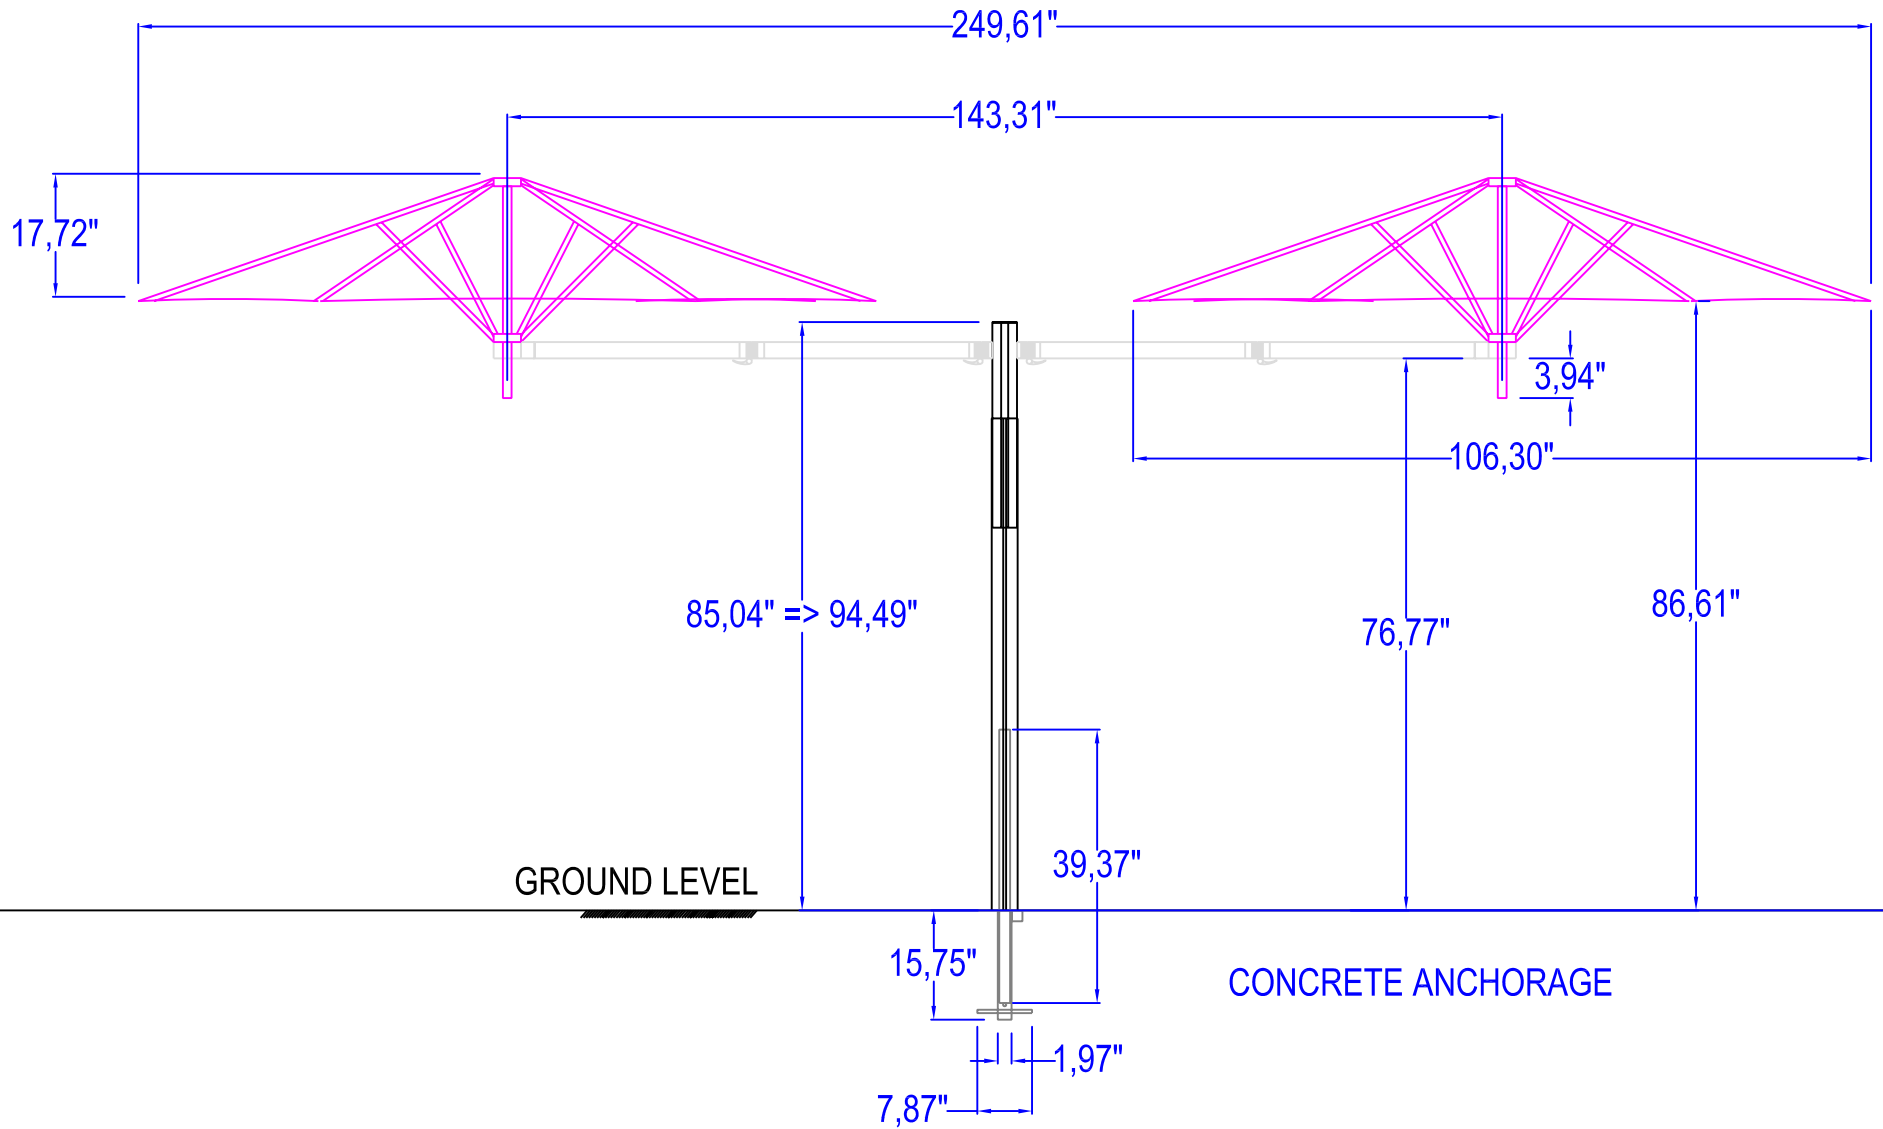

FLOWERBOX

TRIANGLE SUPPORT + PEDESTAL

CONCRETE ANCHORAGE

ROUND SPIGOT

WALL ANCHORAGE (2 x)

WALL ANCHORAGE (2 x)