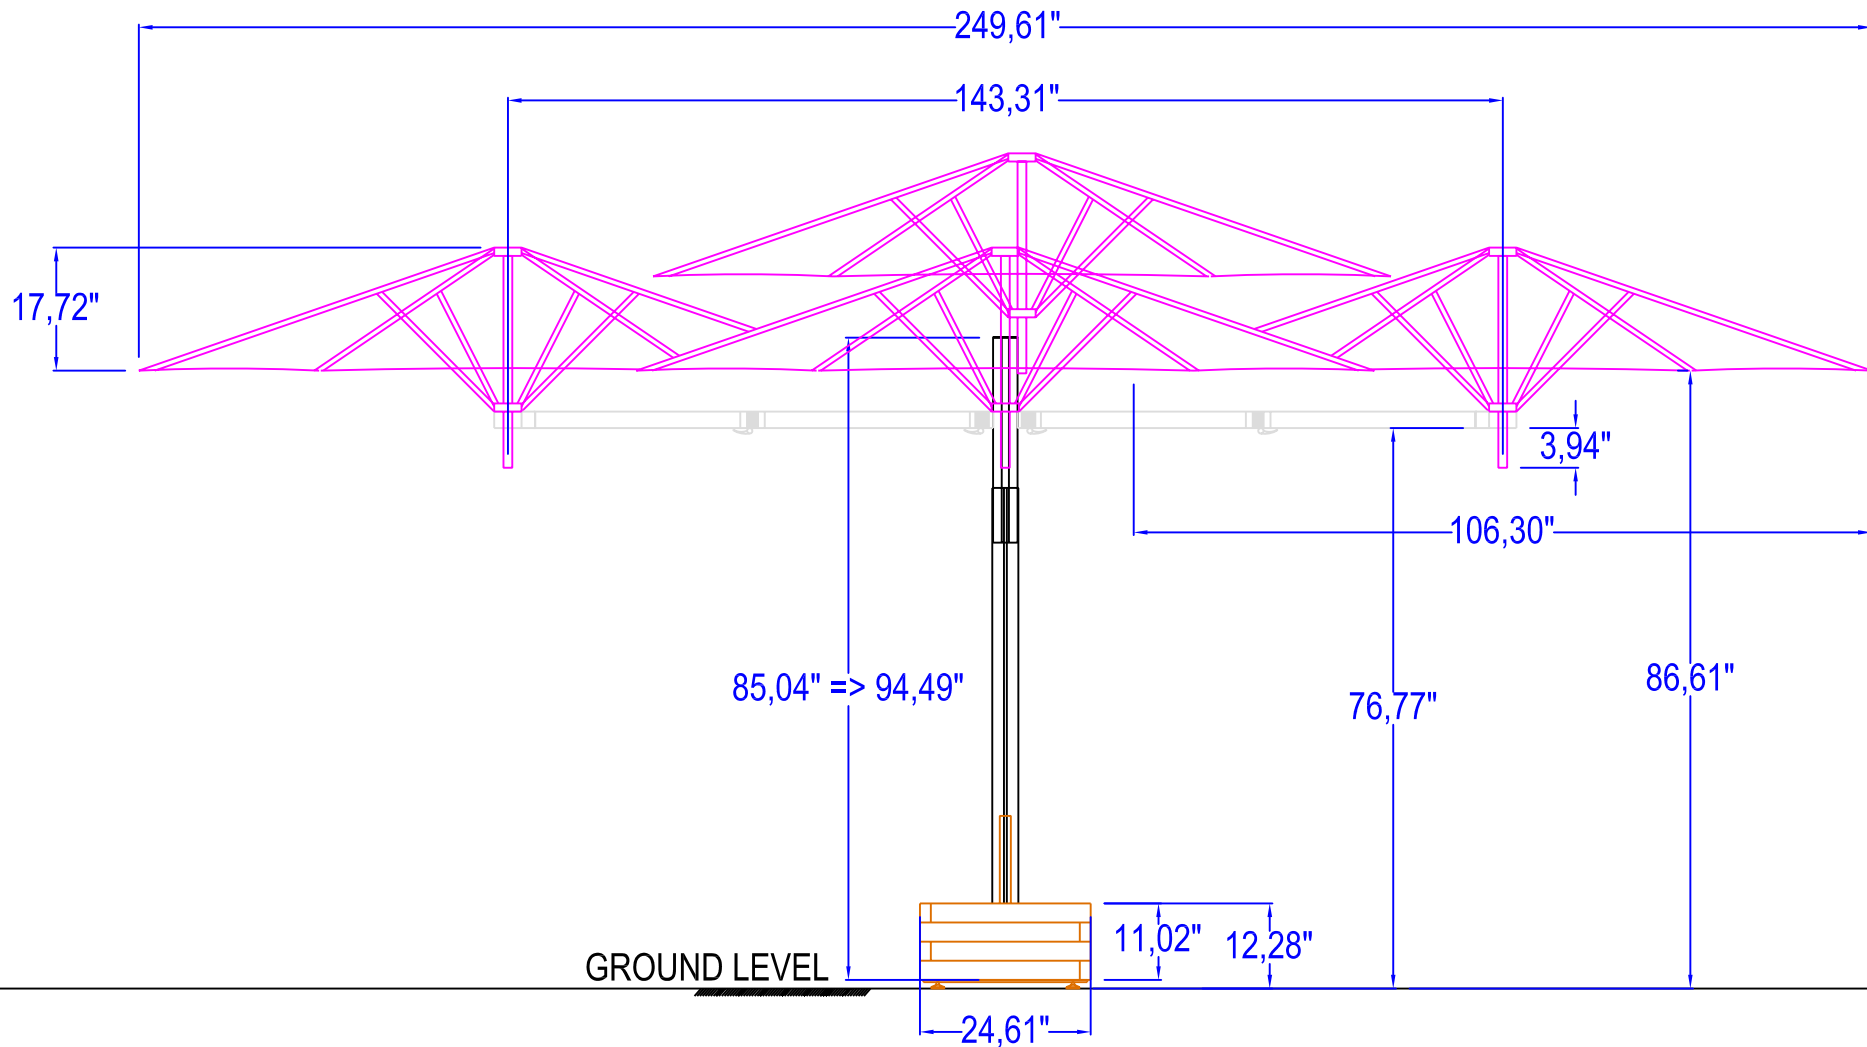

FLOWERBOX

TRIANGLE SUPPORT + PEDESTAL

CONCRETE ANCHORAGE

ROUND SPIGOT

WALL ANCHORAGE (2 x)

ROUND SPIGOT

FLOWERBOX