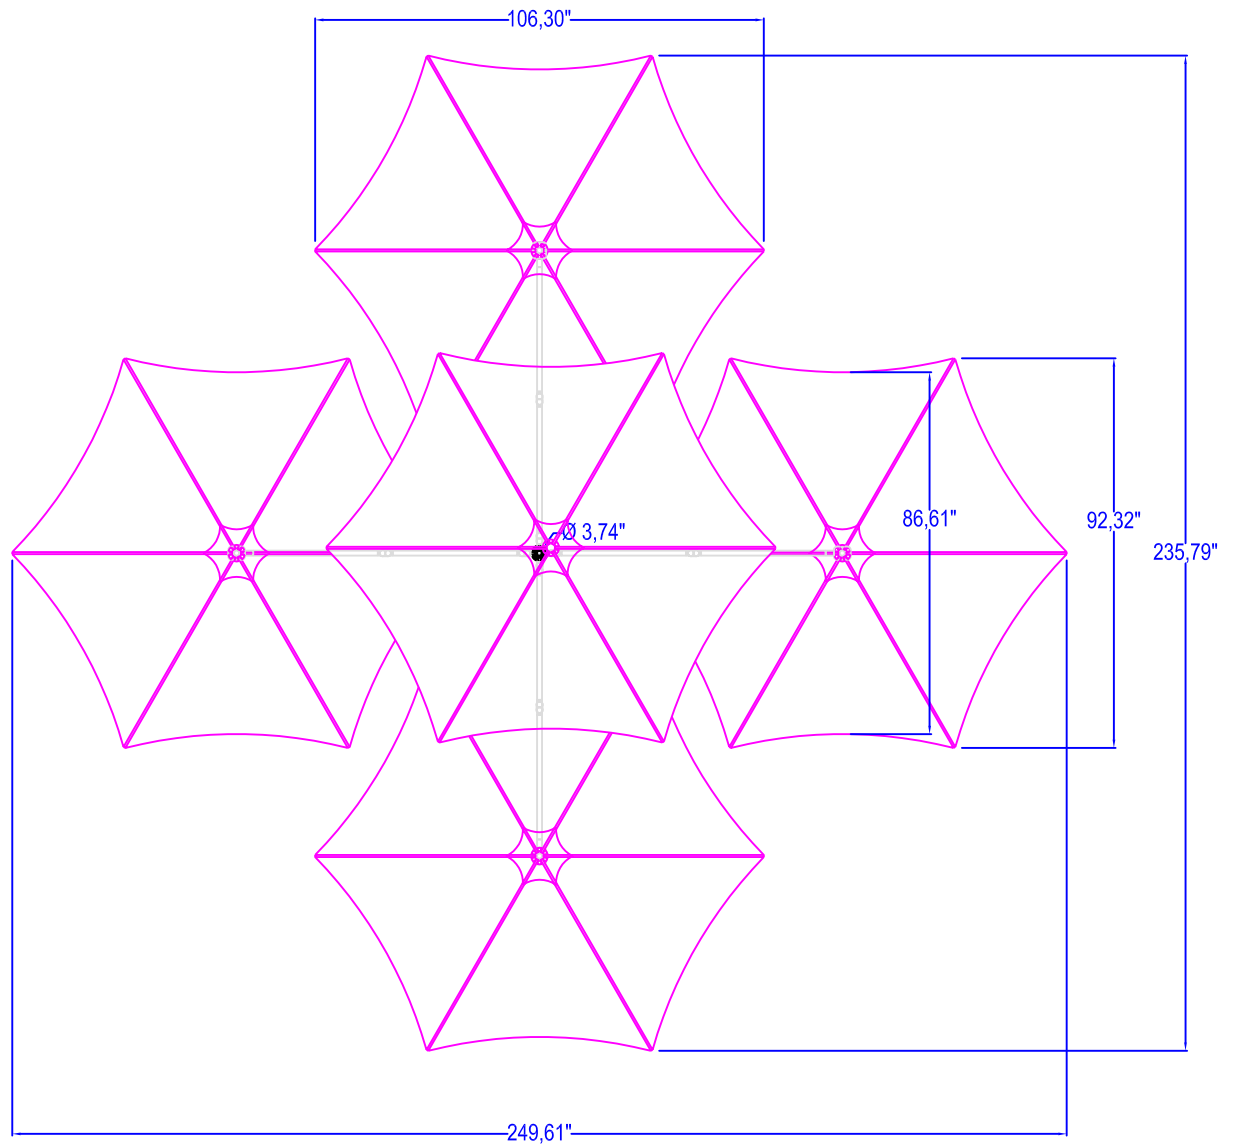

FLOWERBOX

TRIANGLE SUPPORT + PEDESTAL

CONCRETE ANCHORAGE

ROUND SPIGOT

WALL ANCHORAGE (2 x)

ROUND SPIGOT

FLOWERBOX