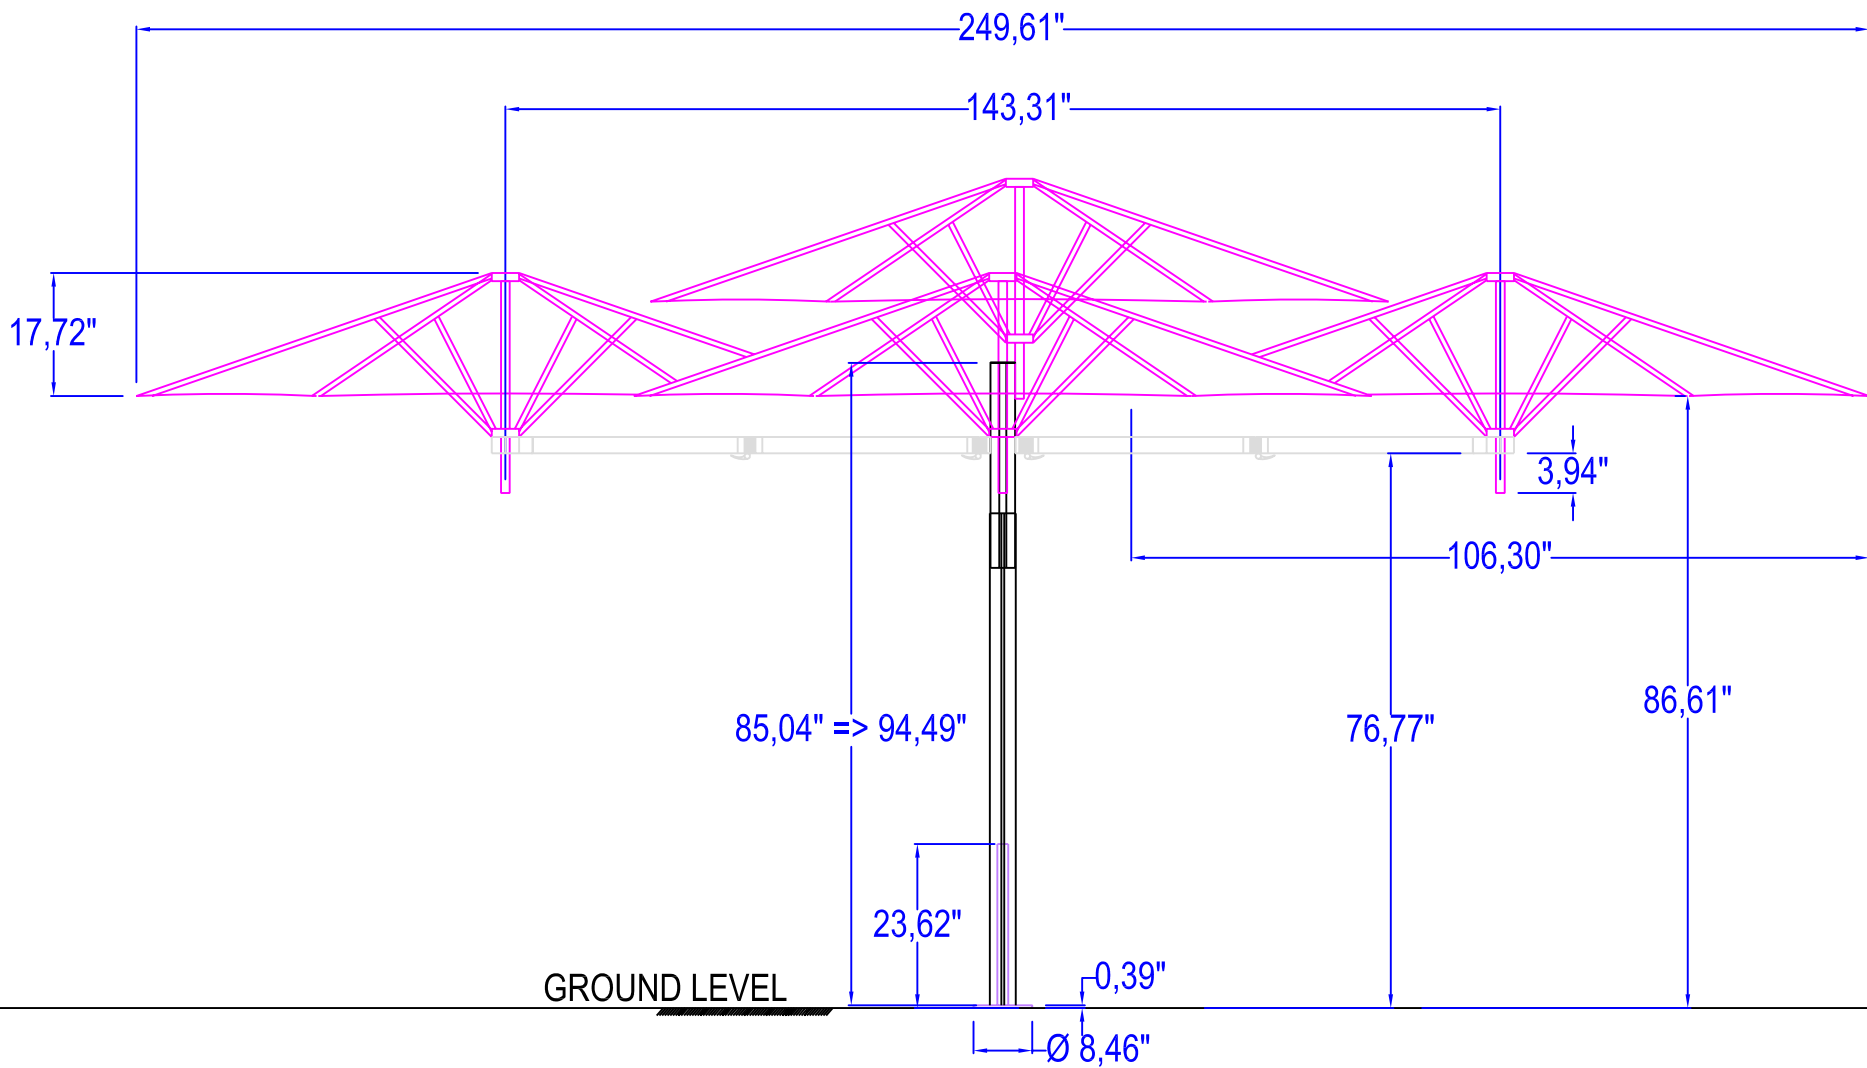

FLOWERBOX

TRIANGLE SUPPORT + PEDESTAL

CONCRETE ANCHORAGE

ROUND SPIGOT

WALL ANCHORAGE (2 x)

ROUND SPIGOT

FLOWERBOX