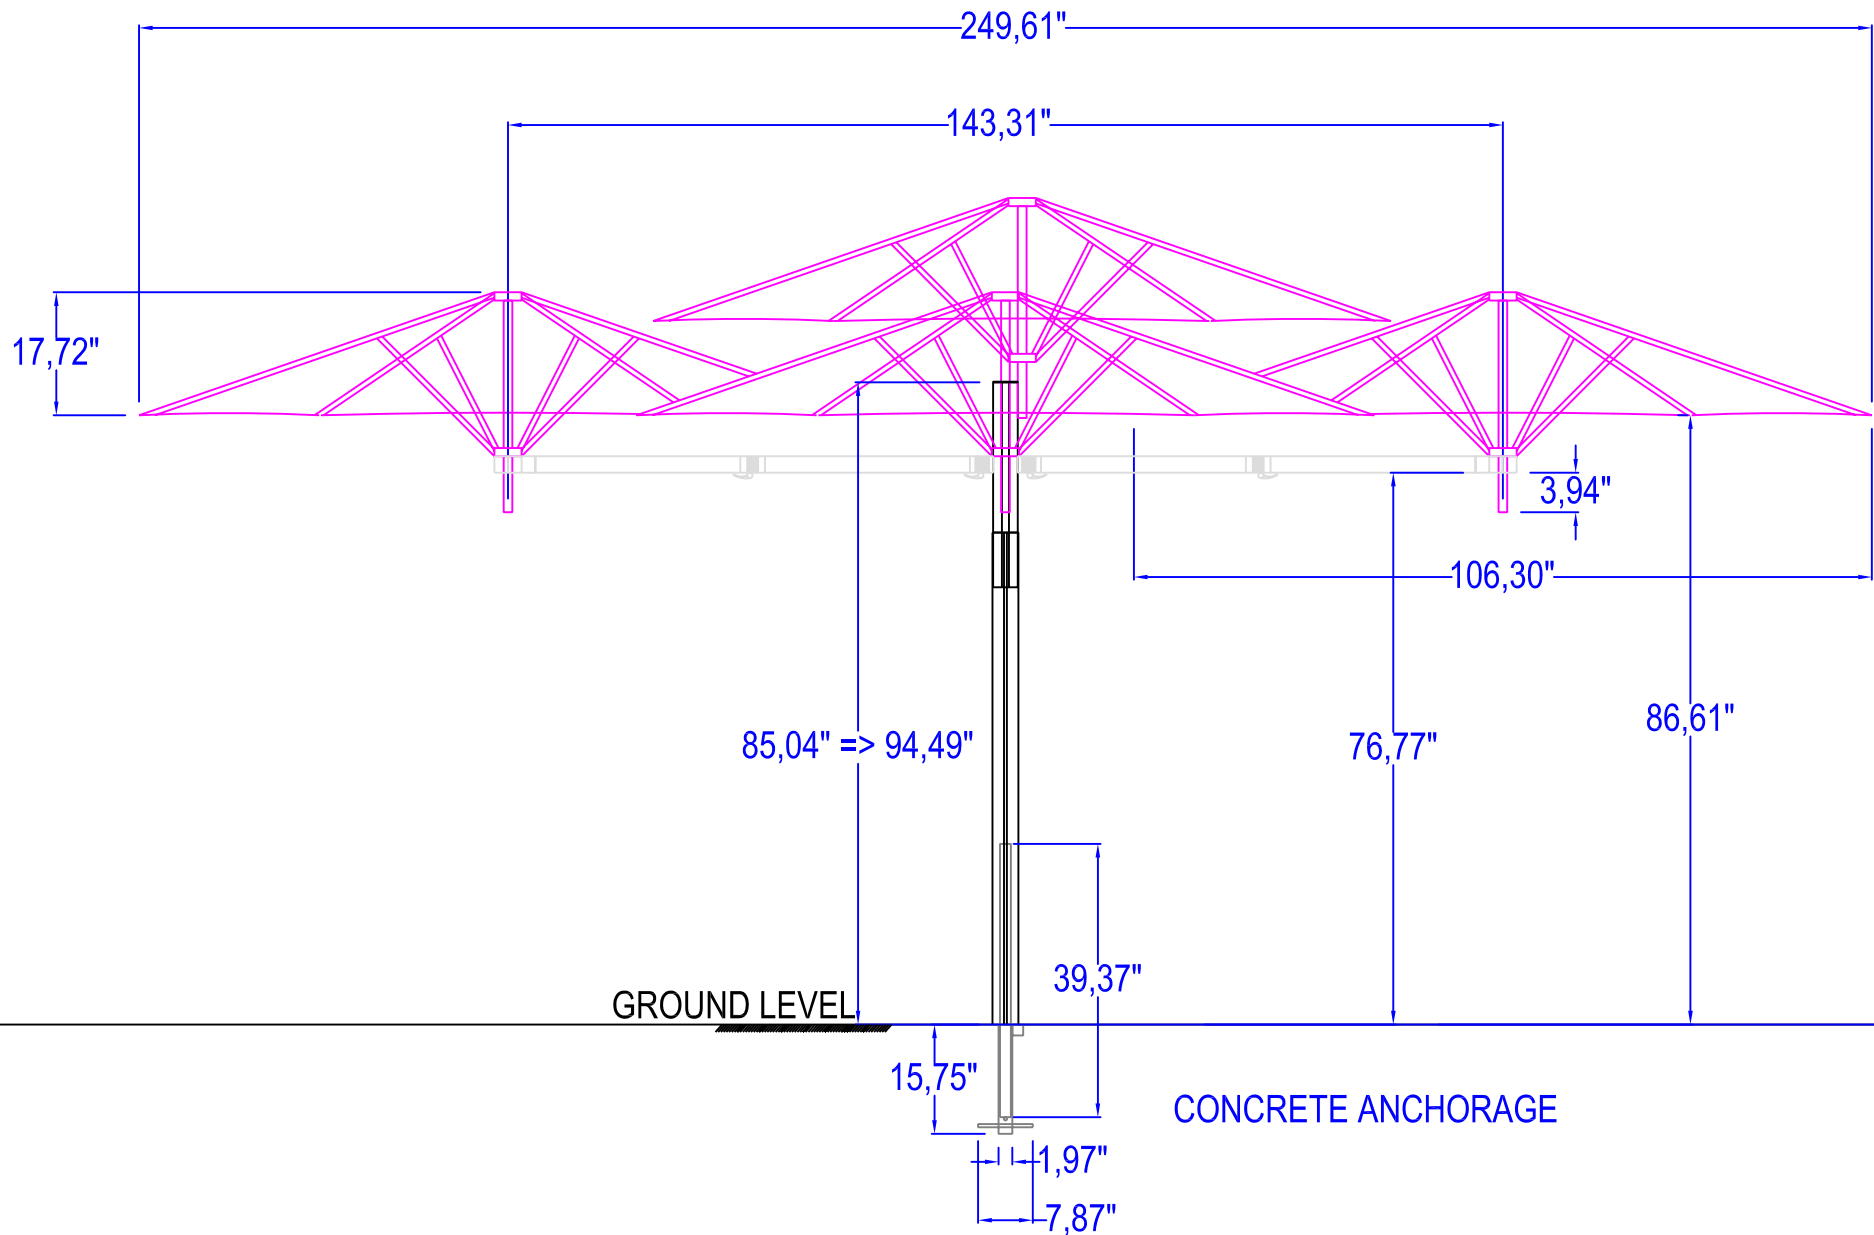

FLOWERBOX

TRIANGLE SUPPORT + PEDESTAL

CONCRETE ANCHORAGE

ROUND SPIGOT

WALL ANCHORAGE (2 x)

ROUND SPIGOT

FLOWERBOX