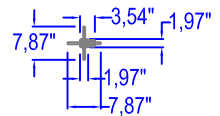

FLOWERBOX

TRIANGLE SUPPORT + PEDESTAL

CONCRETE ANCHORAGE

ROUND SPIGOT

WALL ANCHORAGE (2 x)

ROUND SPIGOT

FLOWERBOX