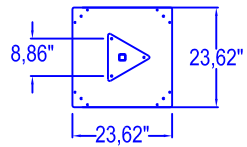

FLOWERBOX

TRIANGLE SUPPORT + PEDESTAL

CONCRETE ANCHORAGE

ROUND SPIGOT

WALL ANCHORAGE (2 x)

ROUND SPIGOT

FLOWERBOX