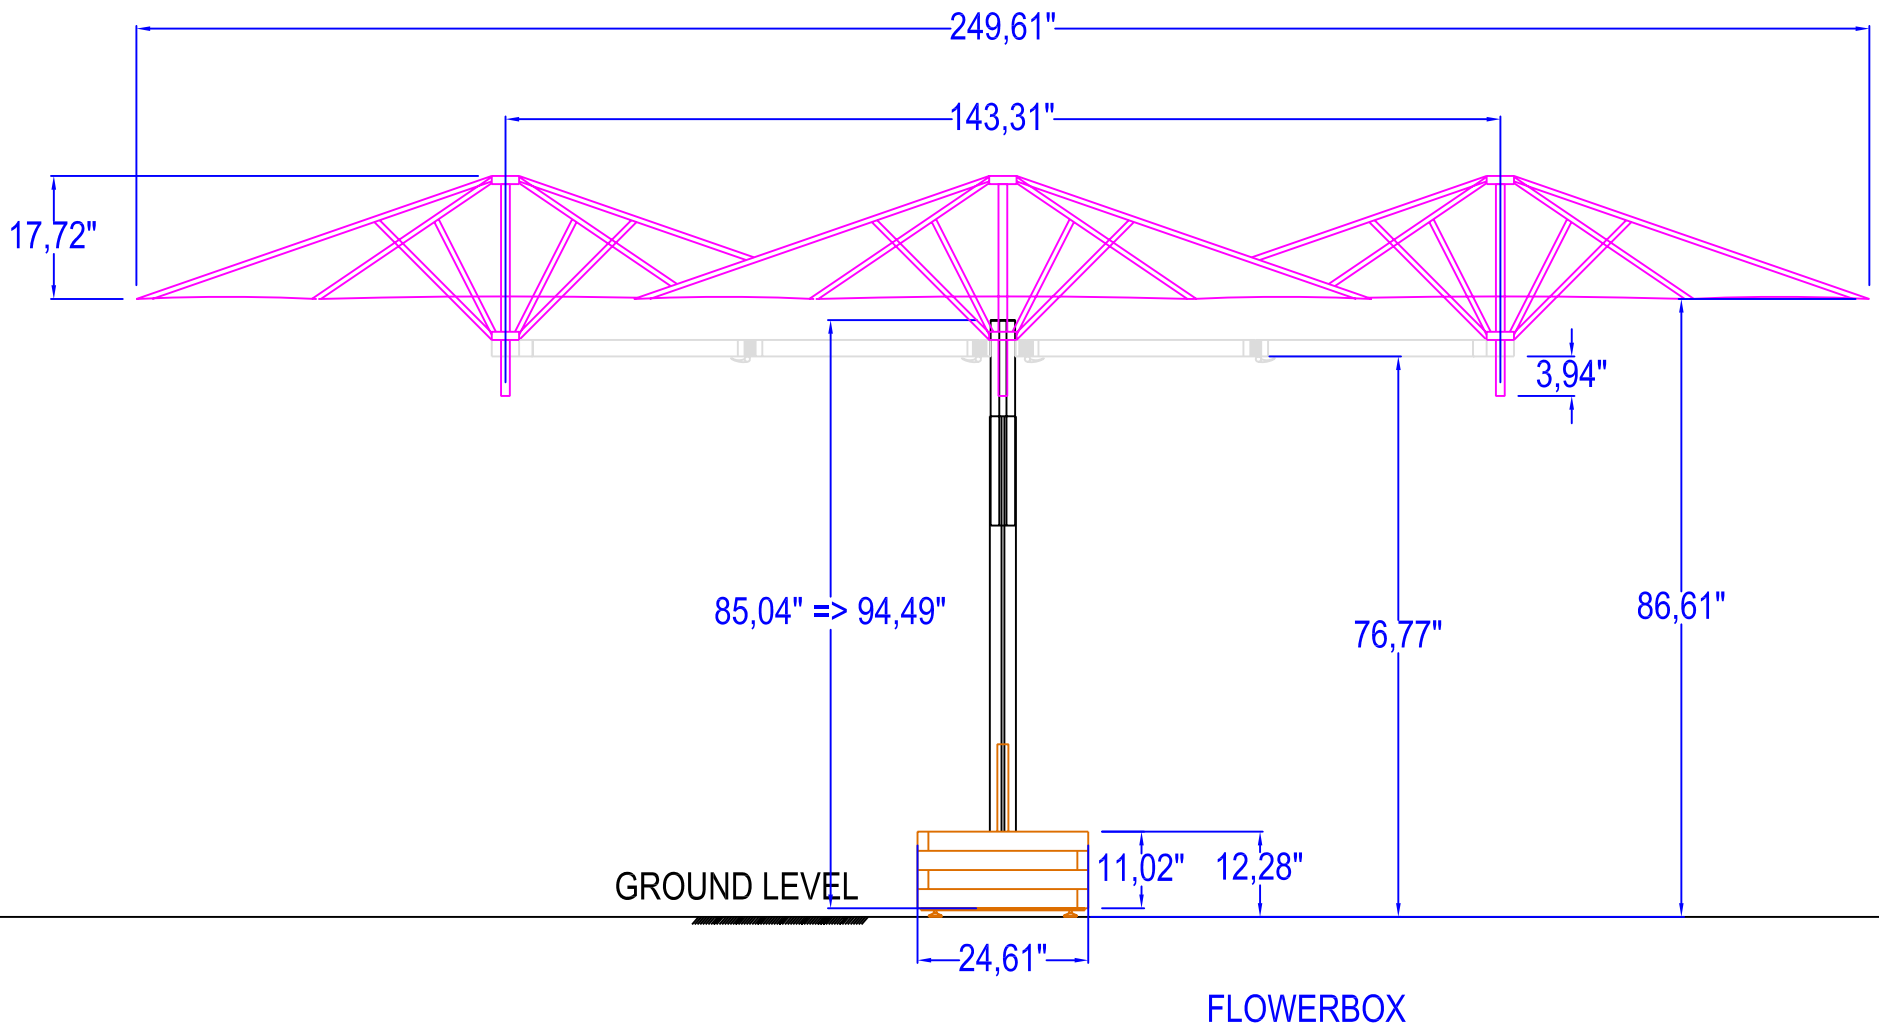

FLOWERBOX

TRIANGLE SUPPORT + PEDESTAL

CONCRETE ANCHORAGE

ROUND SPIGOT

WALL ANCHORAGE (2 x)

GROUND LEVEL

WALL ANCHORAGE (2 x)