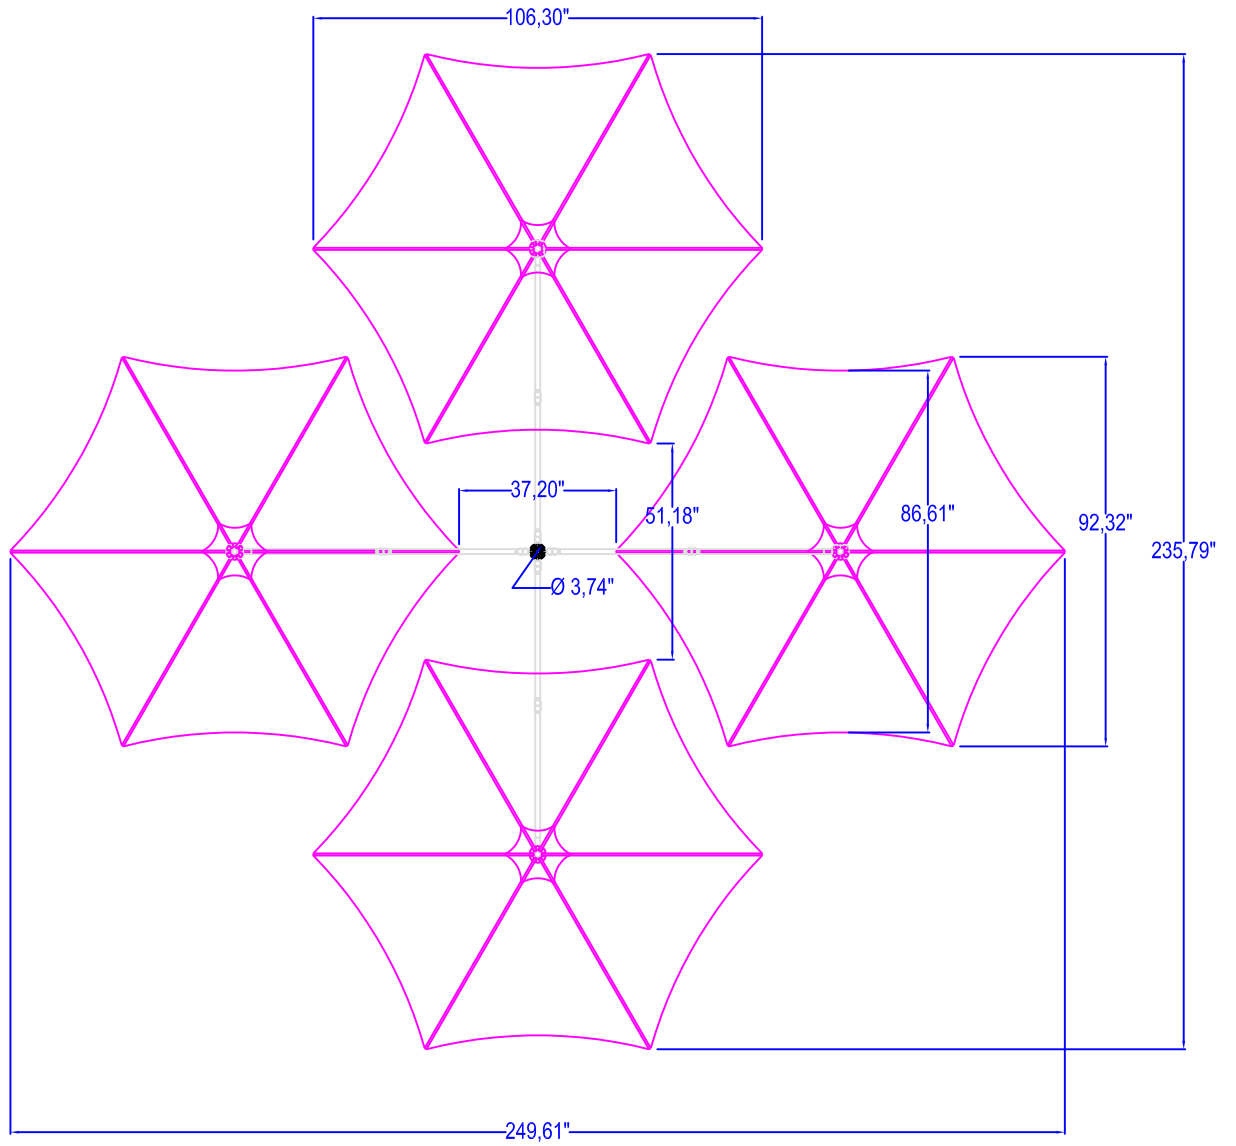

FLOWERBOX

TRIANGLE SUPPORT + PEDESTAL

CONCRETE ANCHORAGE

ROUND SPIGOT

WALL ANCHORAGE (2 x)

GROUND LEVEL

WALL ANCHORAGE (2 x)