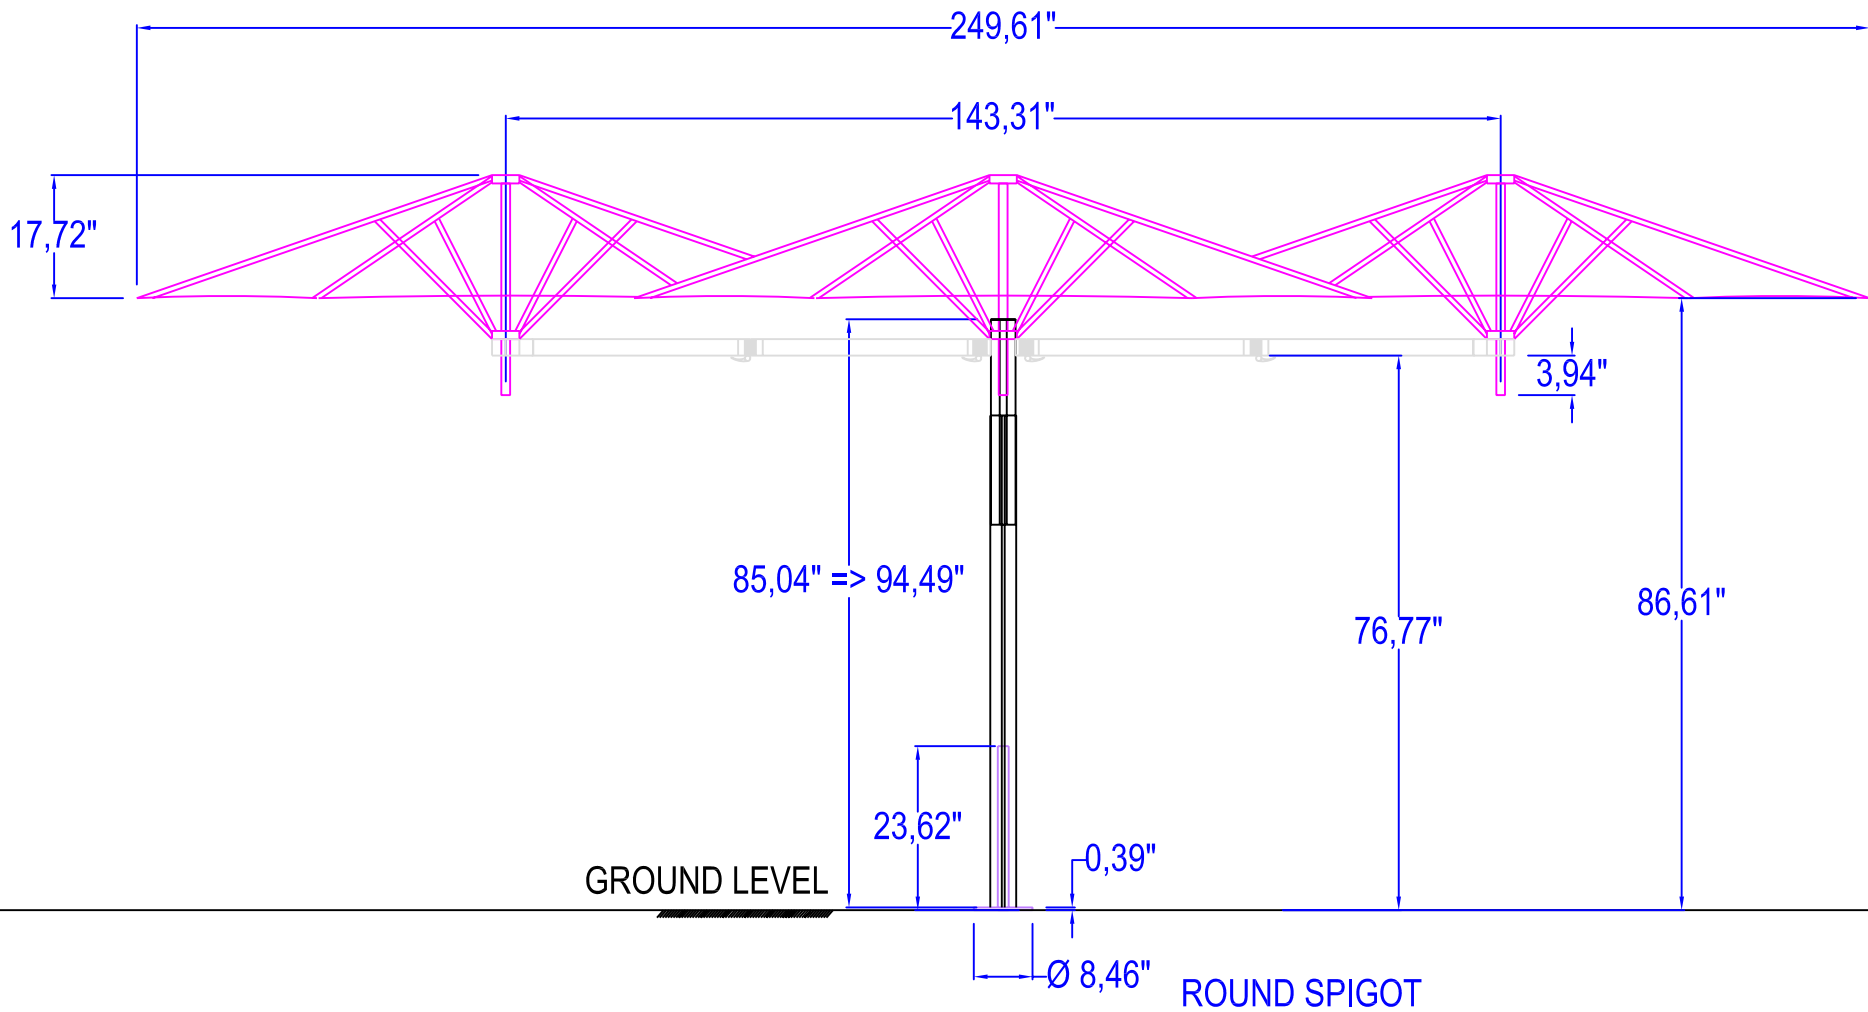

FLOWERBOX

TRIANGLE SUPPORT + PEDESTAL

CONCRETE ANCHORAGE

ROUND SPIGOT

WALL ANCHORAGE (2 x)

GROUND LEVEL

WALL ANCHORAGE (2 x)