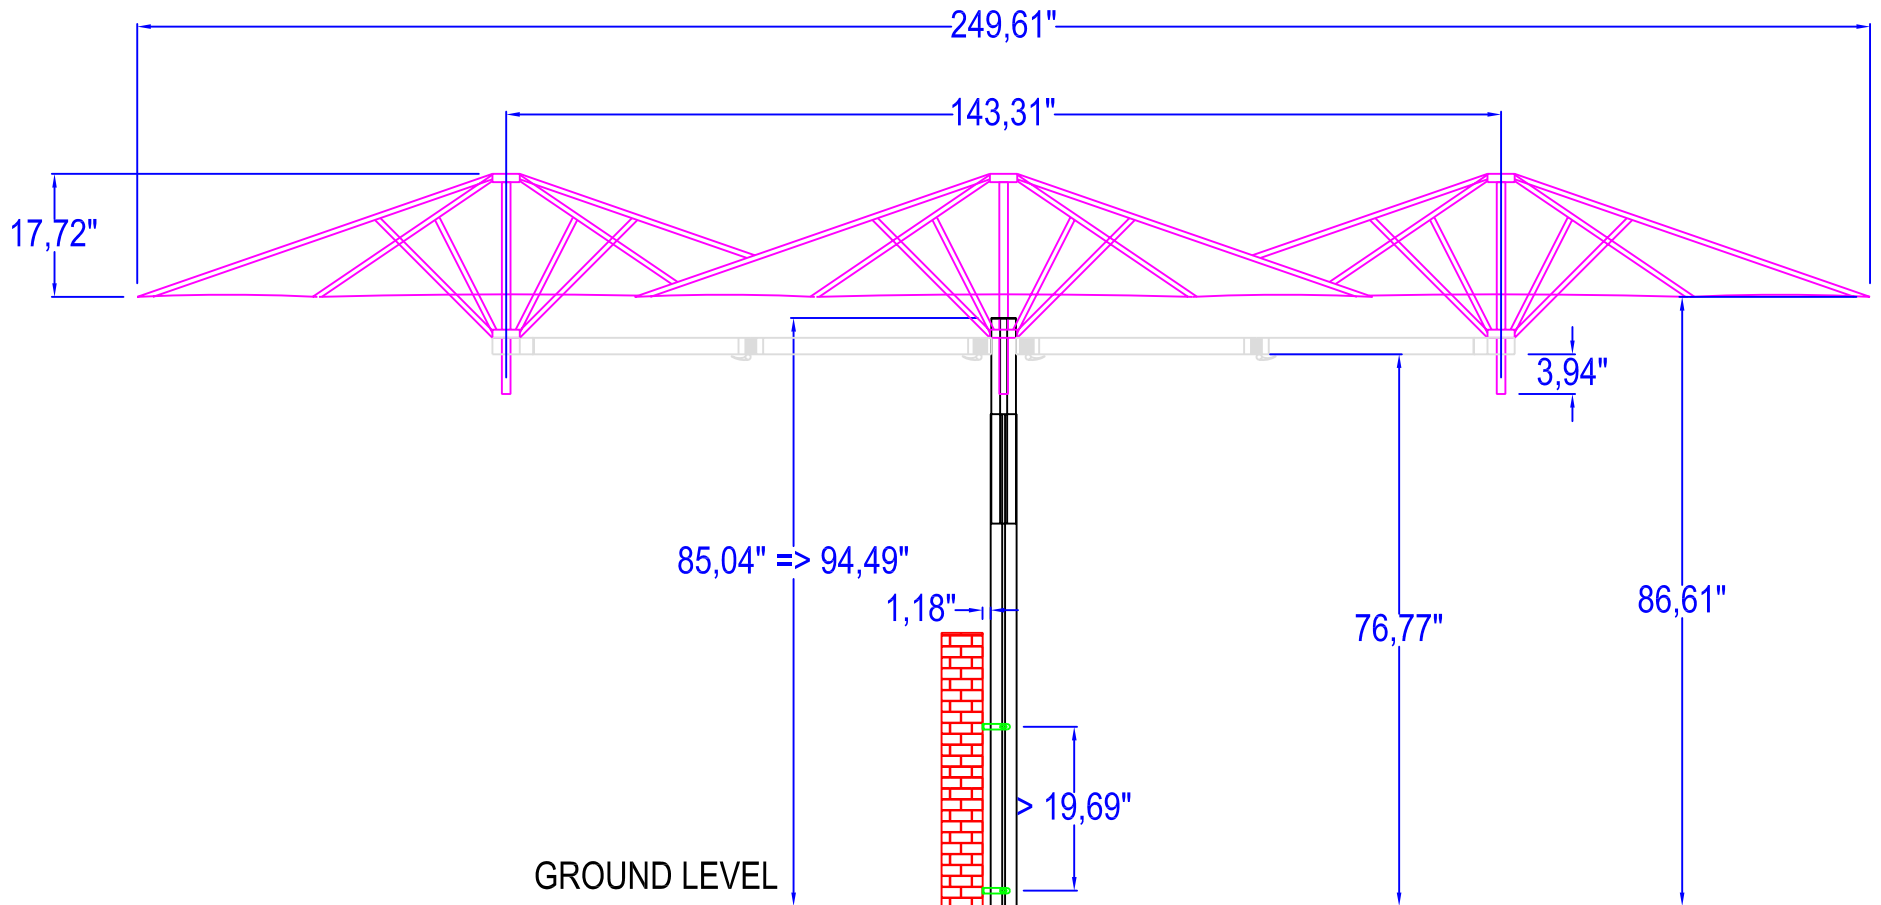

FLOWERBOX

TRIANGLE SUPPORT + PEDESTAL

CONCRETE ANCHORAGE

ROUND SPIGOT

WALL ANCHORAGE (2 x)

GROUND LEVEL

WALL ANCHORAGE (2 x)