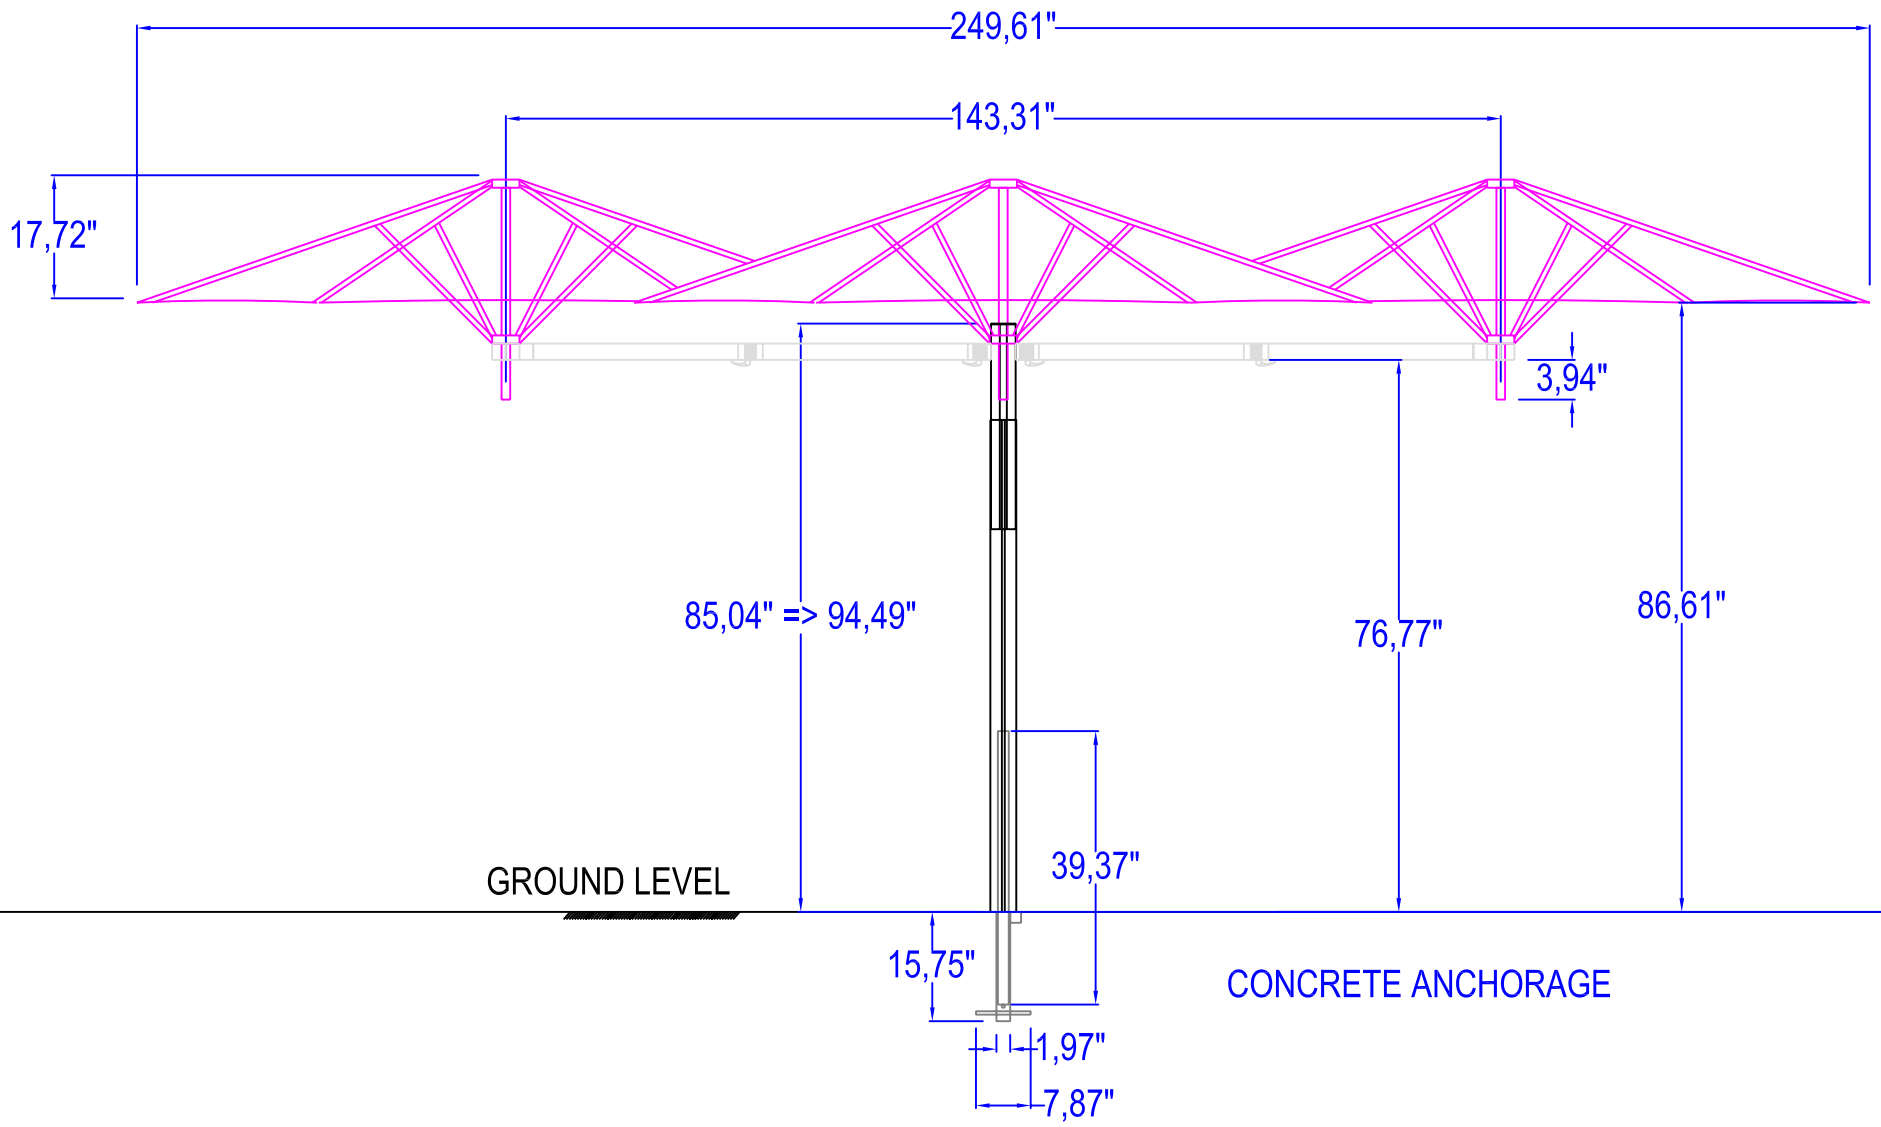

FLOWERBOX

TRIANGLE SUPPORT + PEDESTAL

CONCRETE ANCHORAGE

ROUND SPIGOT

WALL ANCHORAGE (2 x)

GROUND LEVEL

WALL ANCHORAGE (2 x)